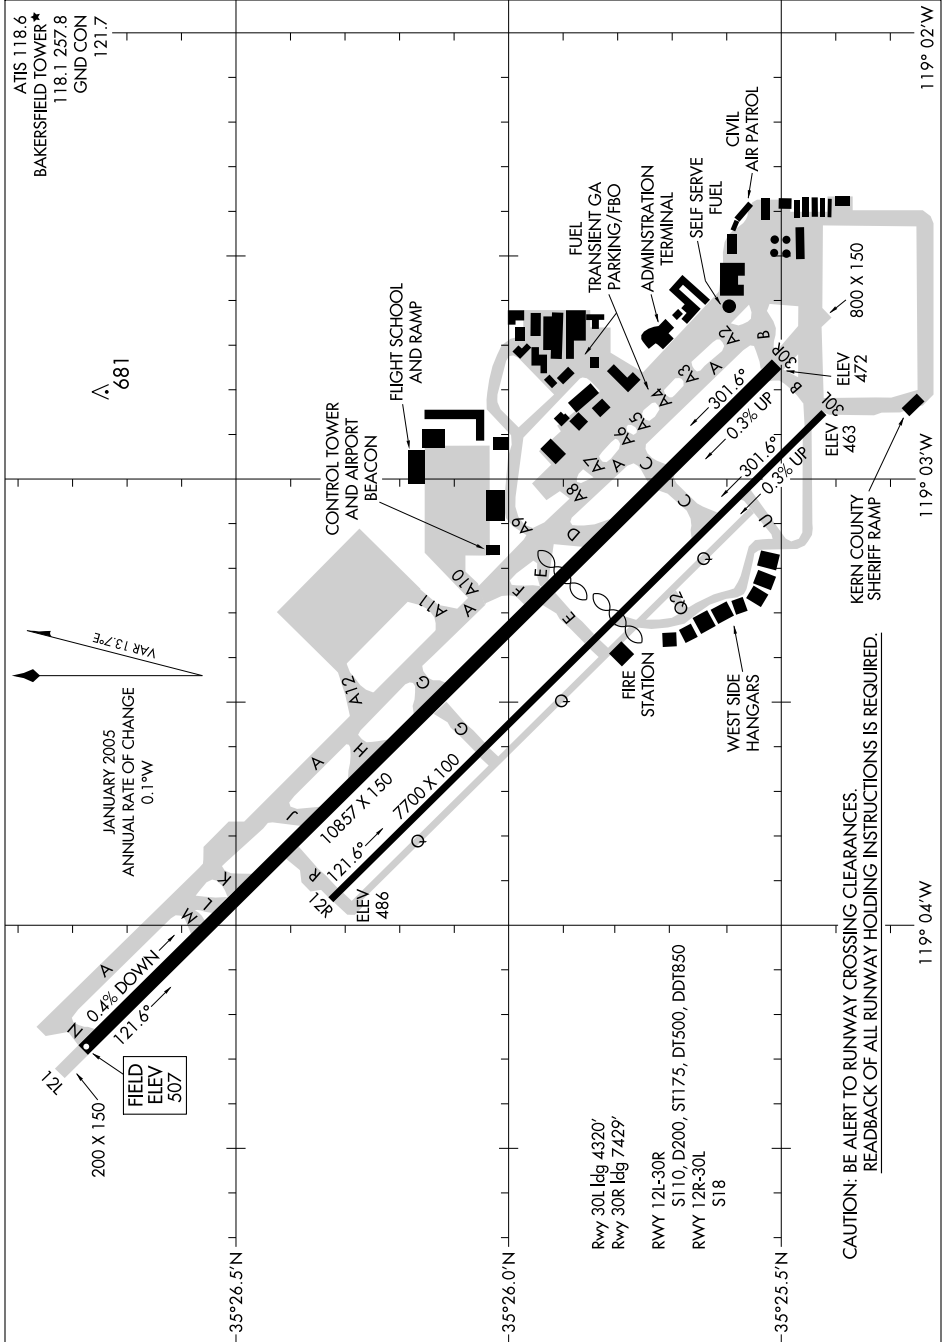

AIRPORT DIAGRAM

AL-36 (FAA)

BAKERSFIELD/MEADOWS FIELD (BFL)
BAKERSFIELD, CALIFORNIA

SW-3, 03 JUL 2008 to 31 JUL 2008

SW-3, 03 JUL 2008 to 31 JUL 2008

AIRPORT DIAGRAM

BAKERSFIELD, CALIFORNIA
BAKERSFIELD/MEADOWS FIELD (BFL)