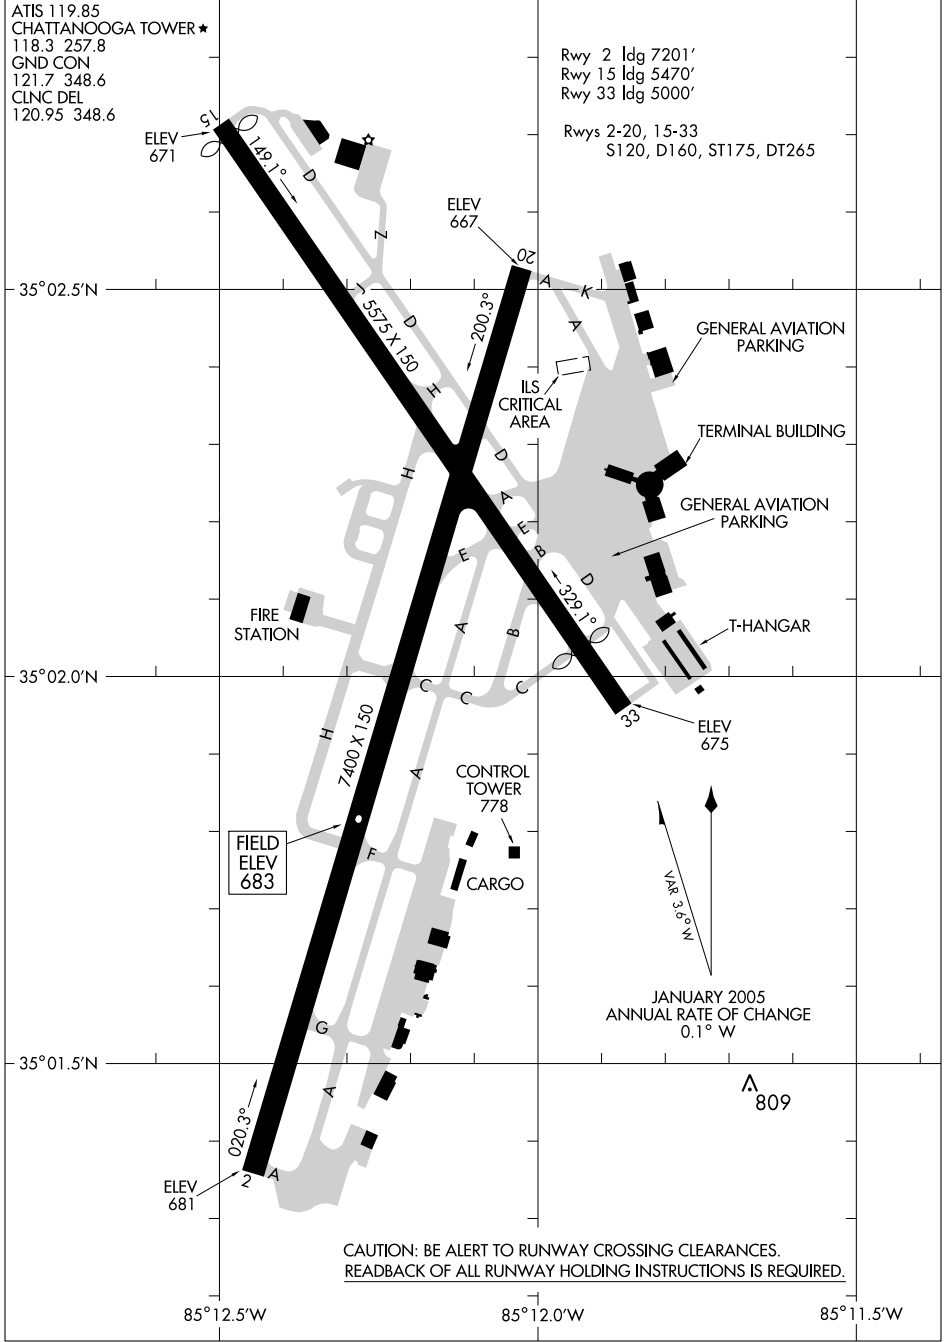

# AIRPORT DIAGRAM

AL-79 (FAA)

CHATTANOOGA/LOVELL FIELD (CHA)  
CHATTANOOGA, TENNESSEE

SE-1, 03 JUL 2008 to 31 JUL 2008

SE-1, 03 JUL 2008 to 31 JUL 2008

# AIRPORT DIAGRAM

08157

CHATTANOOGA, TENNESSEE  
CHATTANOOGA/LOVELL FIELD (CHA)