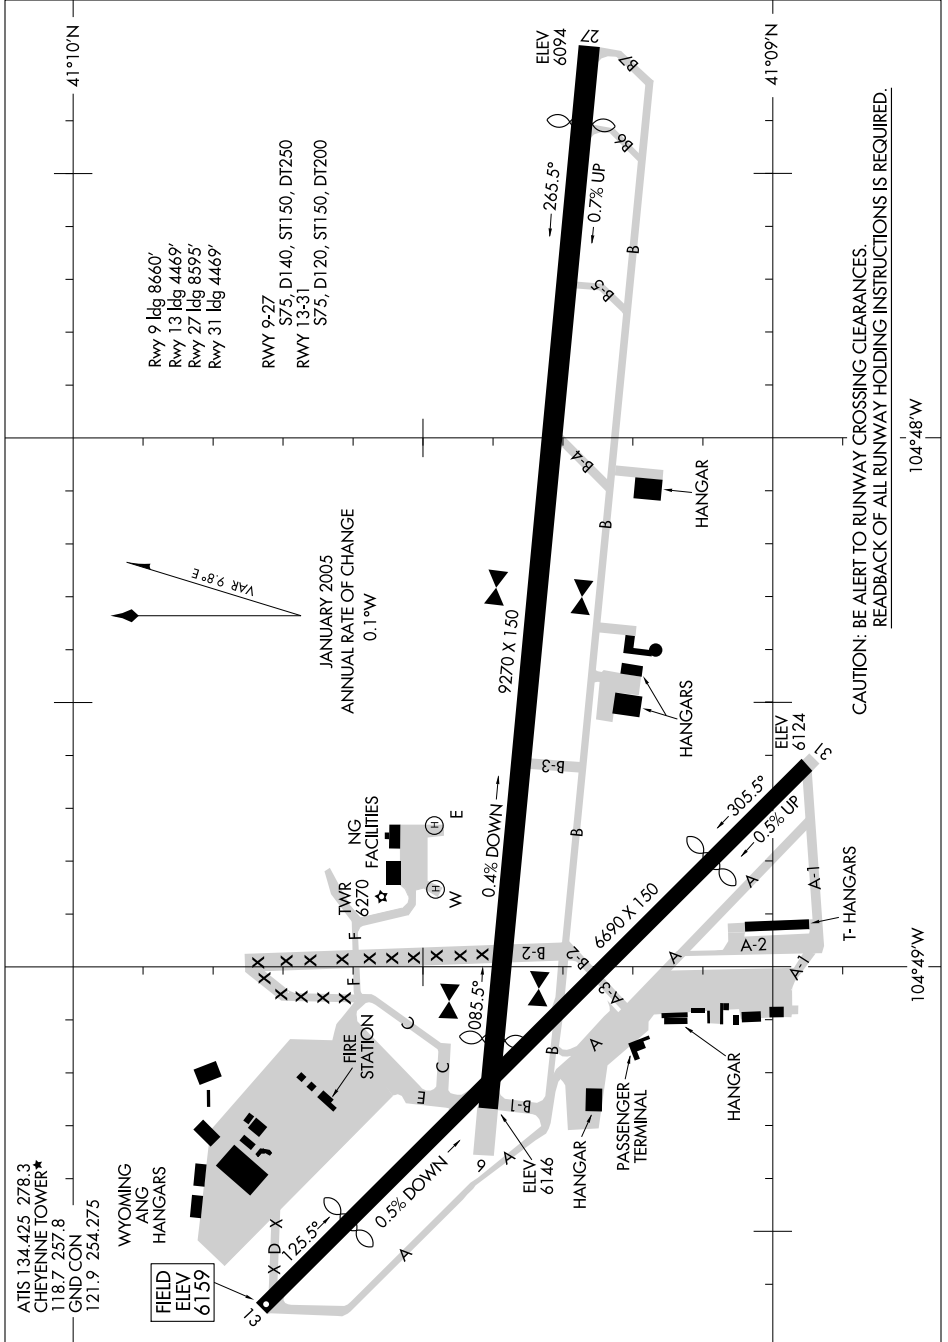

AIRPORT DIAGRAM

CHEYENNE RGNL/JERRY OLSON FIELD (CYS)
CHEYENNE, WYOMING

AL-80 (FAA)

NW-1, 03 JUL 2008 to 13 JUL 2008

CAUTION: BE ALERT TO RUNWAY CROSSING CLEARANCES.
READBACK OF ALL RUNWAY HOLDING INSTRUCTIONS IS REQUIRED.

AIRPORT DIAGRAM

CHEYENNE, WYOMING
CHEYENNE RGNL/JERRY OLSON FIELD (CYS)

NW-1, 03 JUL 2008 to 31 JUL 2008