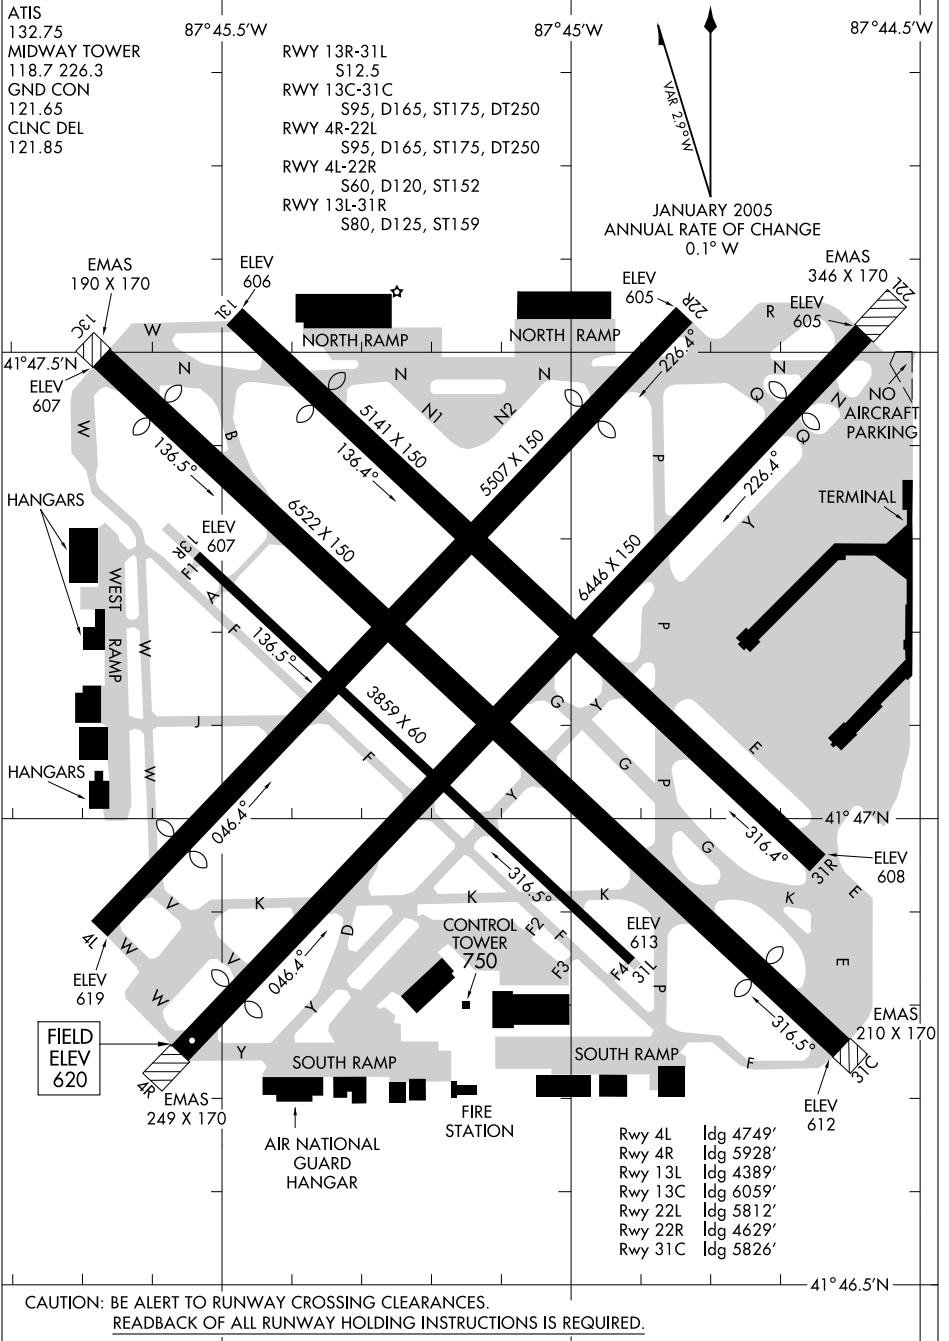

08101

AIRPORT DIAGRAM

AL-81 (FAA)

CHICAGO MIDWAY INTL (MDW)
CHICAGO, ILLINOIS

EC-3, 03 JUL 2008 to 31 JUL 2008

EC-3, 03 JUL 2008 to 31 JUL 2008

AIRPORT DIAGRAM

08101

CHICAGO, ILLINOIS
CHICAGO MIDWAY INTL (MDW)