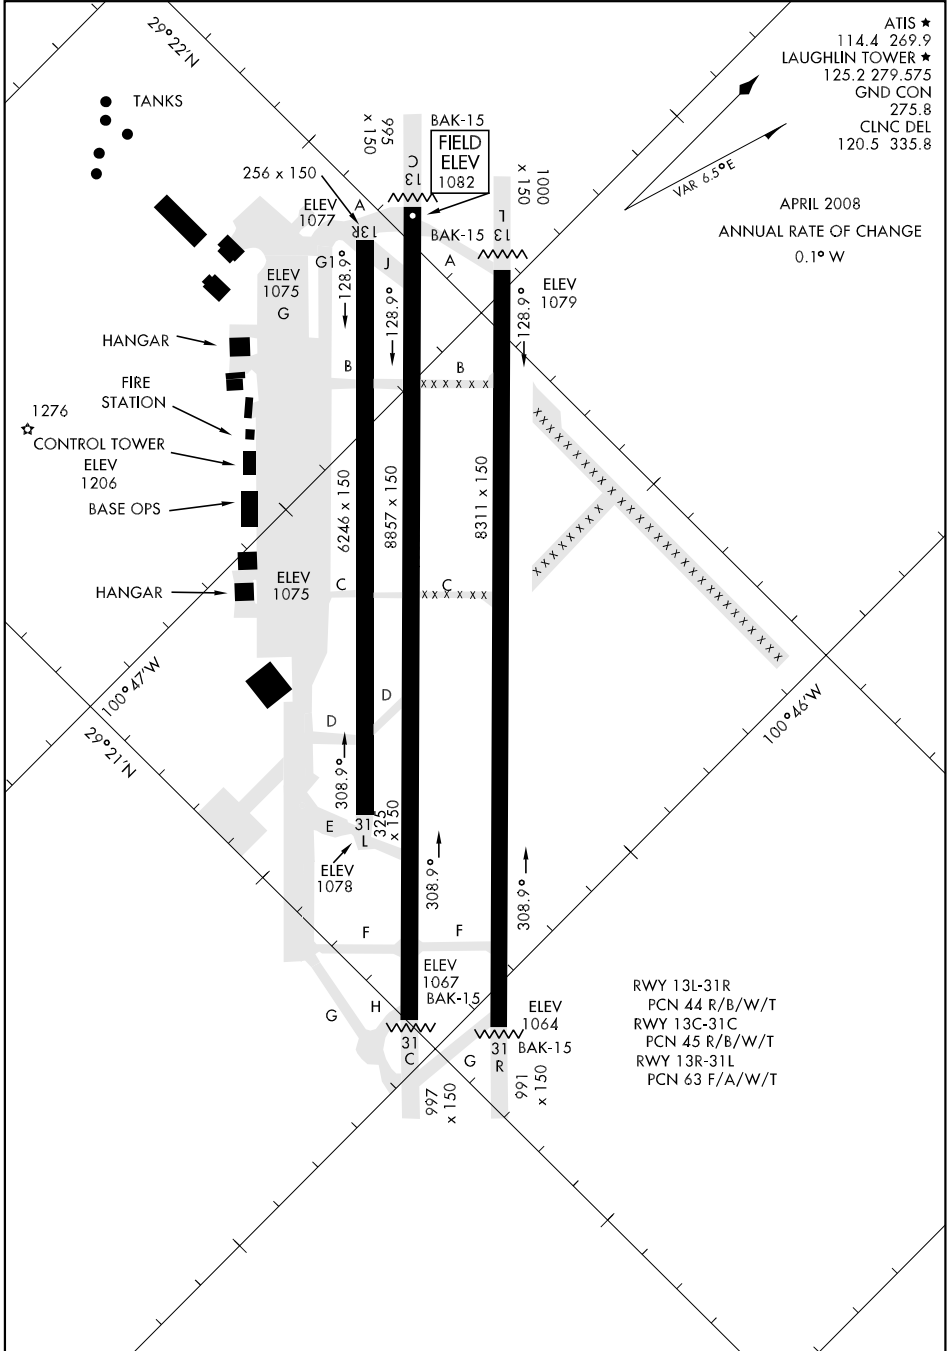

# AIRPORT DIAGRAM

AFD-111 [USAF]

LAUGHLIN AFB (KDLF)

DEL RIO, TEXAS

SC-3, 03 JUL 2008 to 31 JUL 2008

ATIS ★  
 114.4 269.9  
 LAUGHLIN TOWER ★  
 125.2 279.575  
 GND CON  
 275.8  
 CLNC DEL  
 120.5 335.8

APRIL 2008  
 ANNUAL RATE OF CHANGE  
 0.1° W

RWY 13L-31R  
 PCN 44 R/B/W/T  
 RWY 13C-31C  
 PCN 45 R/B/W/T  
 RWY 13R-31L  
 PCN 63 F/A/W/T

SC-3, 03 JUL 2008 to 31 JUL 2008

# AIRPORT DIAGRAM

DEL RIO, TEXAS

LAUGHLIN AFB (KDLF)