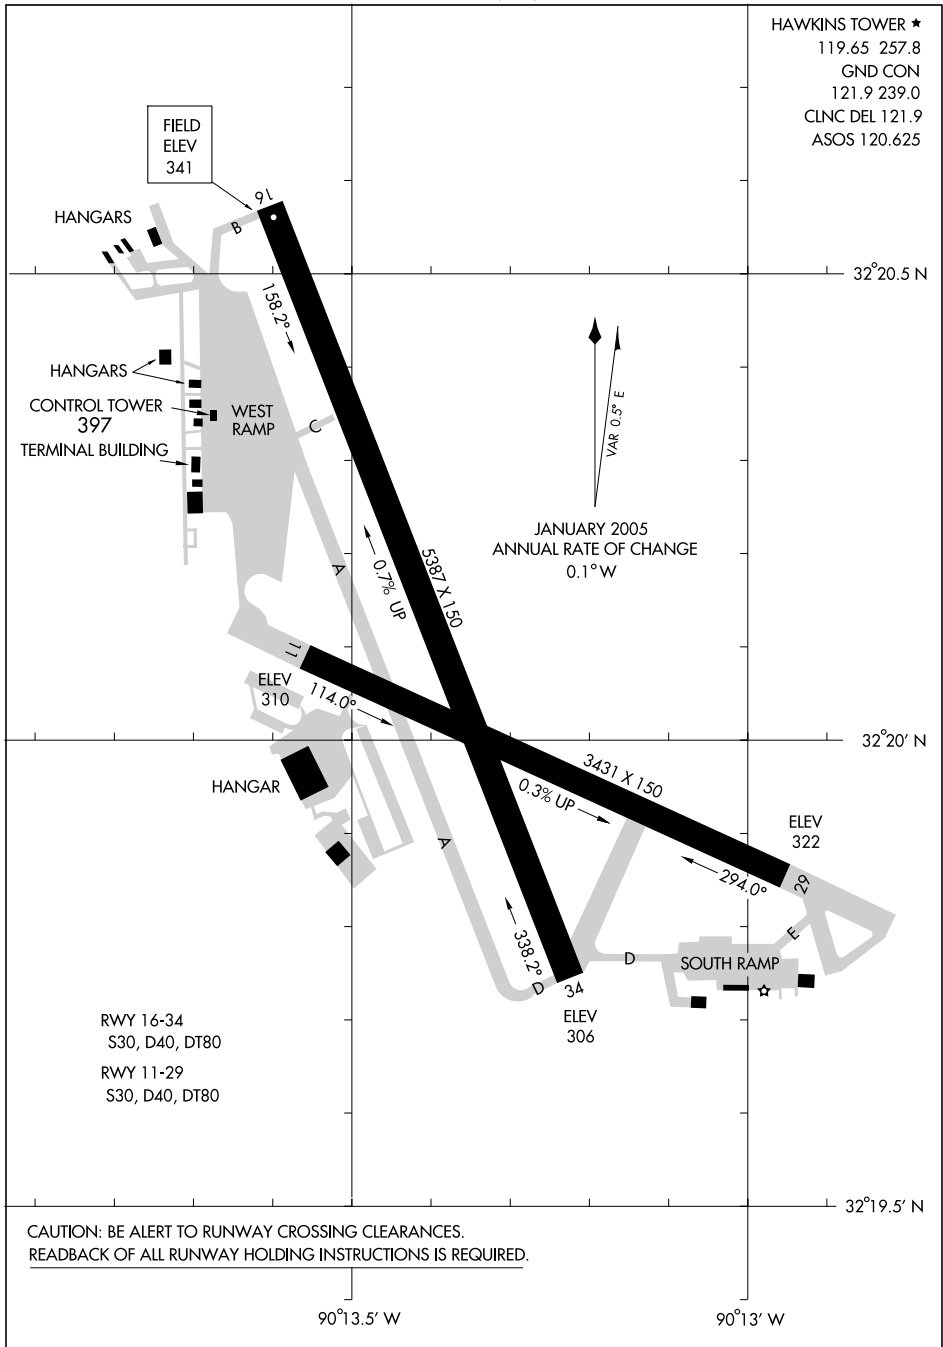

# AIRPORT DIAGRAM

AL-206 (FAA)

## JACKSON/HAWKINS FIELD (HKS)

JACKSON, MISSISSIPPI

HAWKINS TOWER ★  
 119.65 257.8  
 GND CON  
 121.9 239.0  
 CLNC DEL 121.9  
 ASOS 120.625

SC-4, 03 JUL 2008 to 31 JUL 2008

SC-4, 03 JUL 2008 to 31 JUL 2008

CAUTION: BE ALERT TO RUNWAY CROSSING CLEARANCES.  
 READBACK OF ALL RUNWAY HOLDING INSTRUCTIONS IS REQUIRED.