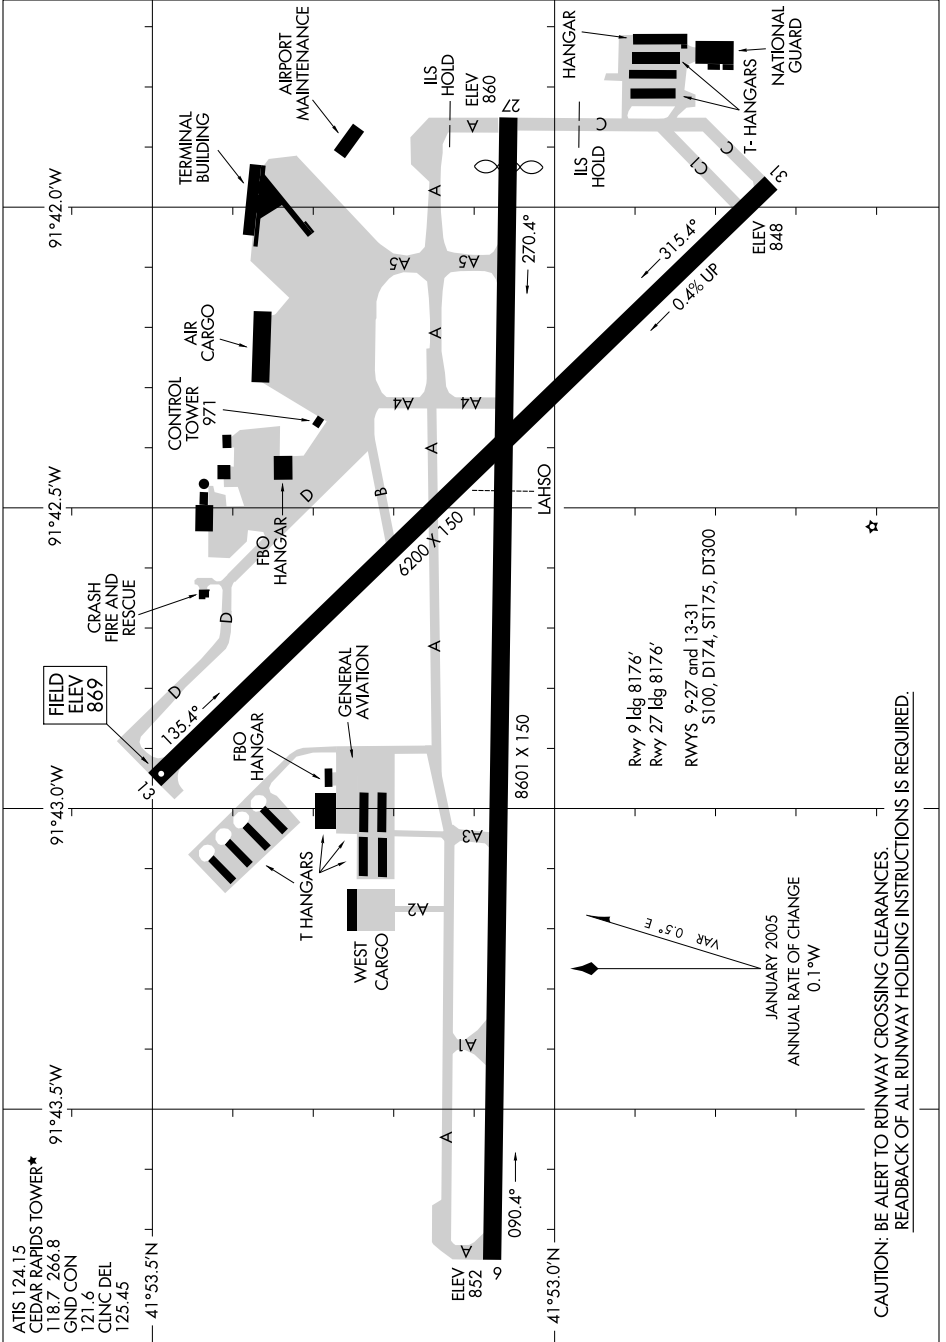

AIRPORT DIAGRAM

CEDAR RAPIDS/ THE EASTERN IOWA (CID)
CEDAR RAPIDS, IOWA

AL-250 (FAA)

NC-3, 03 JUL 2008 to 31 JUL 2008

AIRPORT DIAGRAM

CEDAR RAPIDS, IOWA
CEDAR RAPIDS/ THE EASTERN IOWA (CID)

NC-3, 03 JUL 2008 to 31 JUL 2008

CAUTION: BE ALERT TO RUNWAY CROSSING CLEARANCES.
REARBACK OF ALL RUNWAY HOLDING INSTRUCTIONS IS REQUIRED.