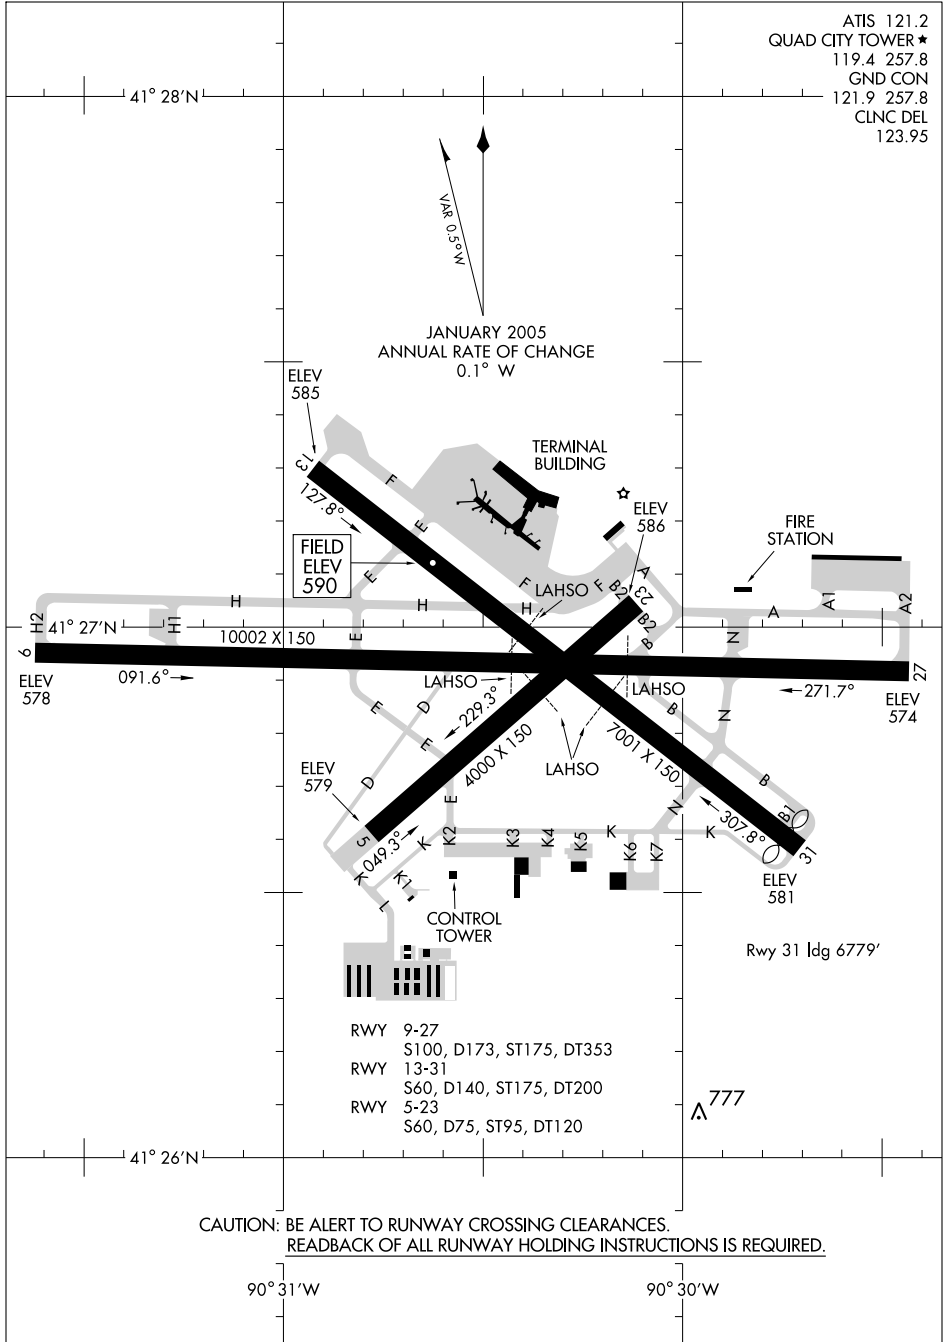

AIRPORT DIAGRAM

AL-269 (FAA)

MOLINE/QUAD CITY INTL (MLI)
MOLINE, ILLINOIS

ATIS 121.2
 QUAD CITY TOWER ★
 119.4 257.8
 GND CON
 121.9 257.8
 CLNC DEL
 123.95

EC-3, 03 JUL 2008 to 31 JUL 2008

EC-3, 03 JUL 2008 to 31 JUL 2008

AIRPORT DIAGRAM

MOLINE, ILLINOIS
MOLINE/QUAD CITY INTL (MLI)