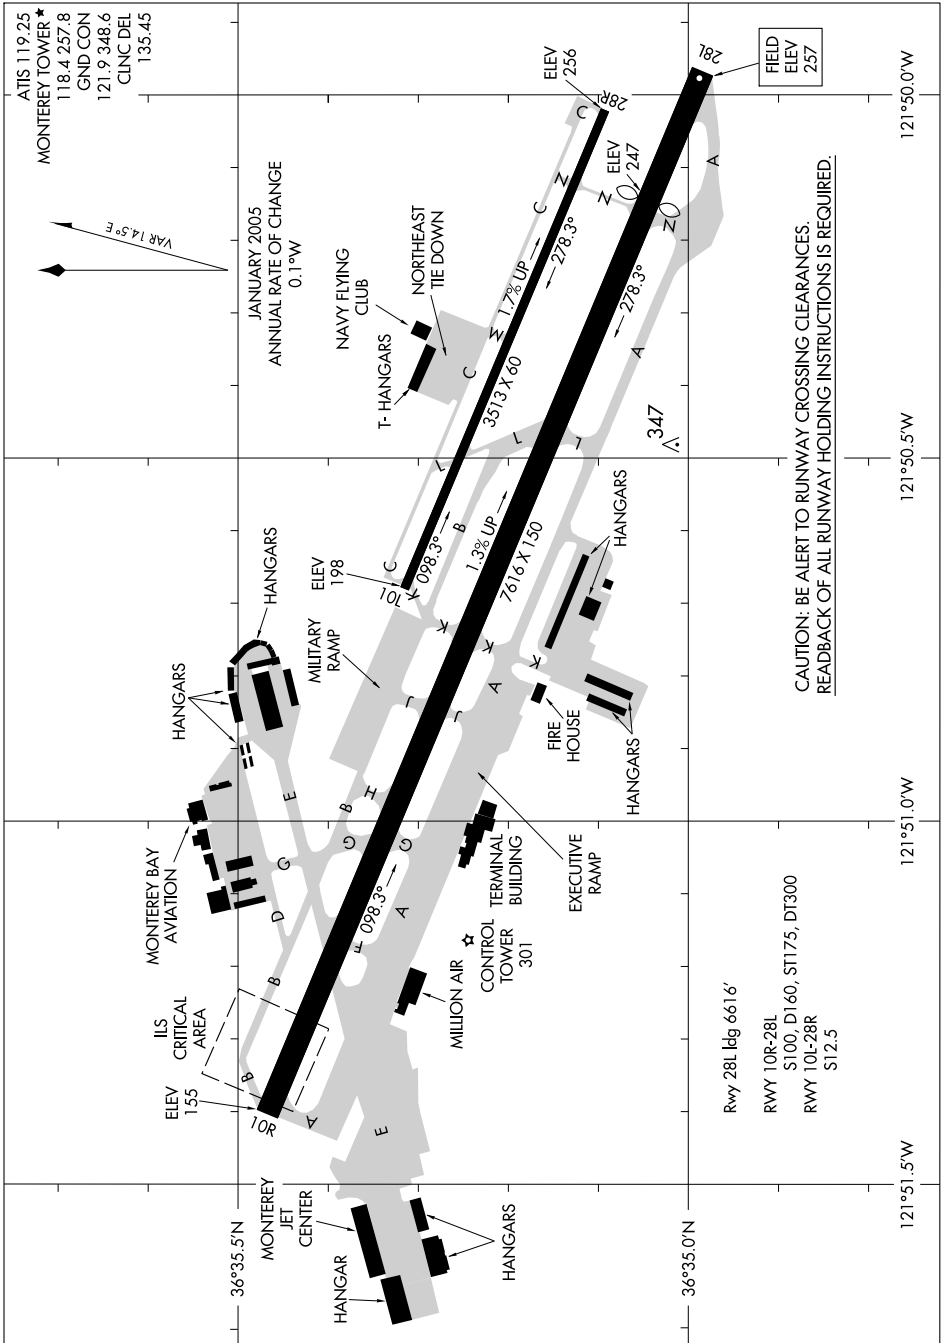

AIRPORT DIAGRAM

AL-271 (FAA)

MONTEREY PENINSULA (MRY)
MONTEREY, CALIFORNIA

8002 2007 13 01 0800 2008 03 31 2008

CAUTION: BE ALERT TO RUNWAY CROSSING CLEARANCES.
READBACK OF ALL RUNWAY HOLDING INSTRUCTIONS IS REQUIRED.

AIRPORT DIAGRAM

MONTEREY, CALIFORNIA
MONTEREY PENINSULA (MRY)

SW-2, 03 JUL 2008 to 31 JUL 2008