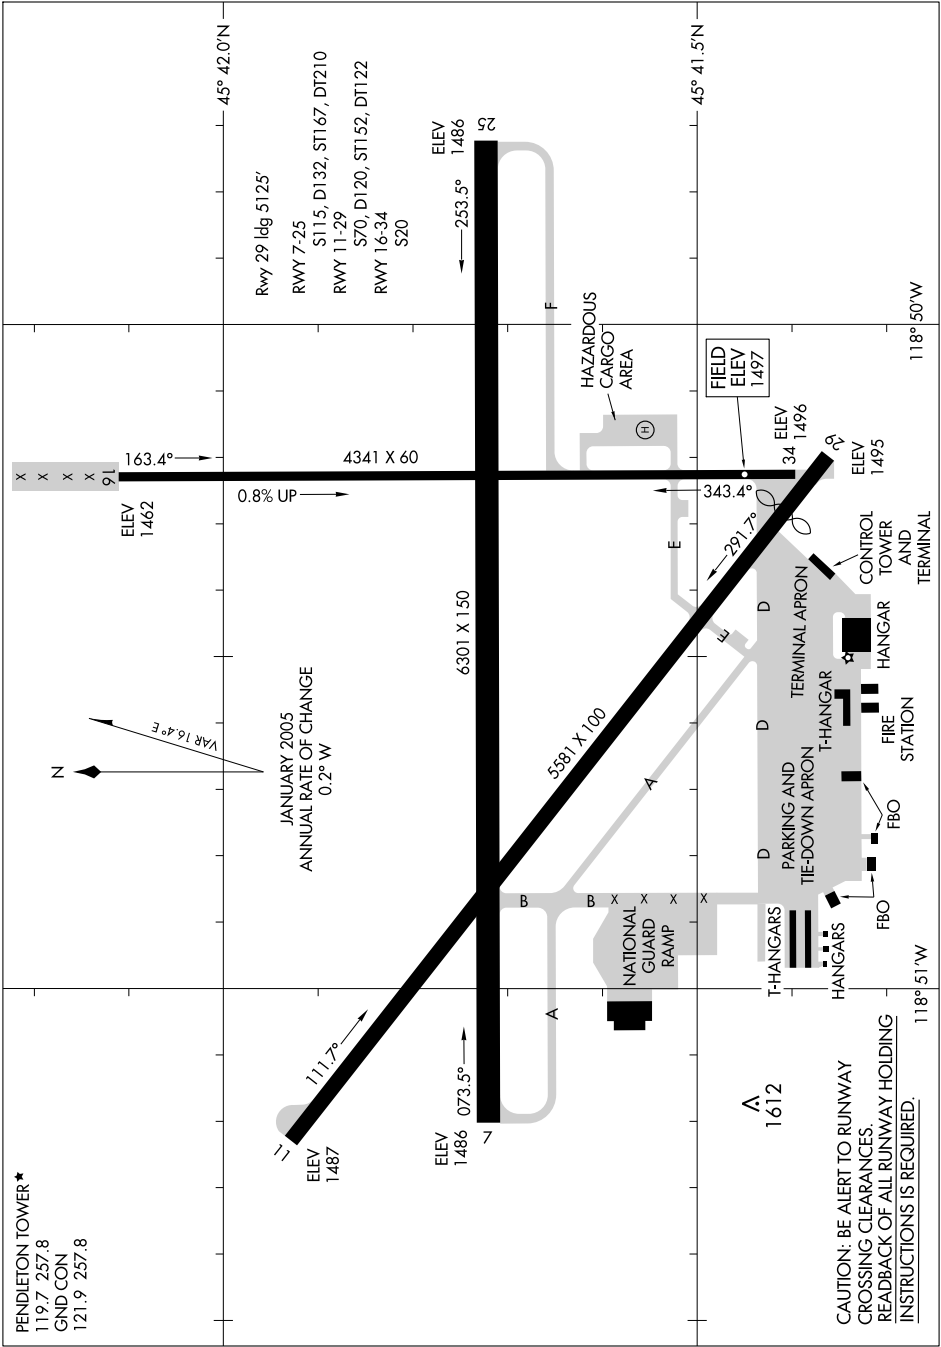

AIRPORT DIAGRAM

PENDLETON/ EASTERN OREGON RGNL AT PENDLETON (PDT)
AL-316 (FAA)
PENDLETON, OREGON

8002 JUL 13 01 008 00 '1-1-MW

NW-1, 03 JUL 2008 to 31 JUL 2008

AIRPORT DIAGRAM

PENDLETON, OREGON
PENDLETON/ EASTERN OREGON RGNL AT PENDLETON (PDT)