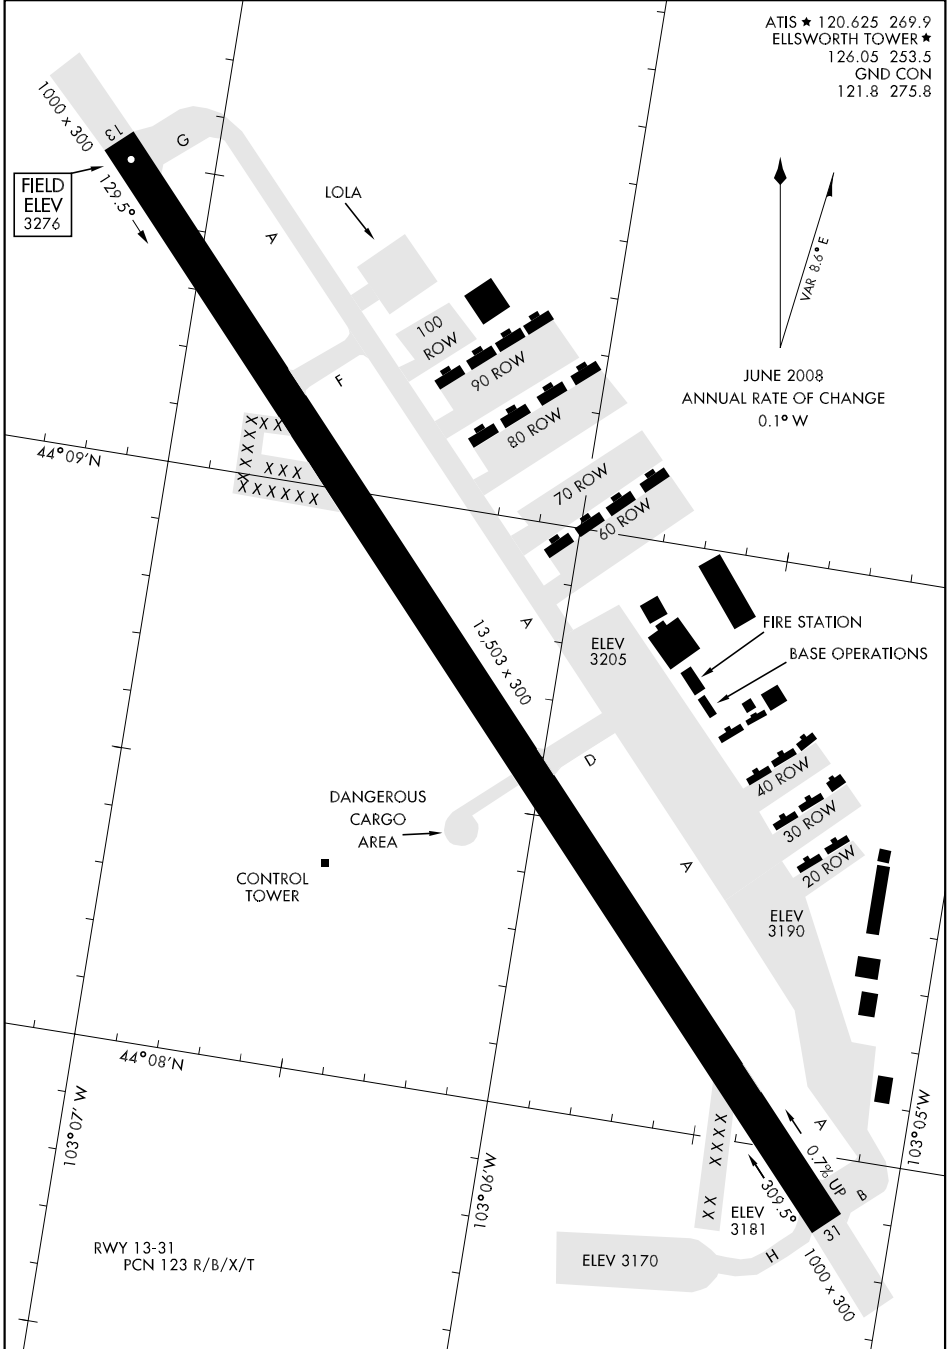

AIRPORT DIAGRAM

AFD-343 [USAF]

ELLSWORTH AFB (KRCA)

RAPID CITY, SOUTH DAKOTA

ATIS ★ 120.625 269.9
 ELLSWORTH TOWER ★
 126.05 253.5
 GND CON
 121.8 275.8

FIELD
 ELEV
 3276

JUNE 2008
 ANNUAL RATE OF CHANGE
 0.1° W

NC-1, 03 JUL 2008 to 31 JUL 2008

NC-1, 03 JUL 2008 to 31 JUL 2008

AIRPORT DIAGRAM

RAPID CITY, SOUTH DAKOTA
ELLSWORTH AFB (KRCA)