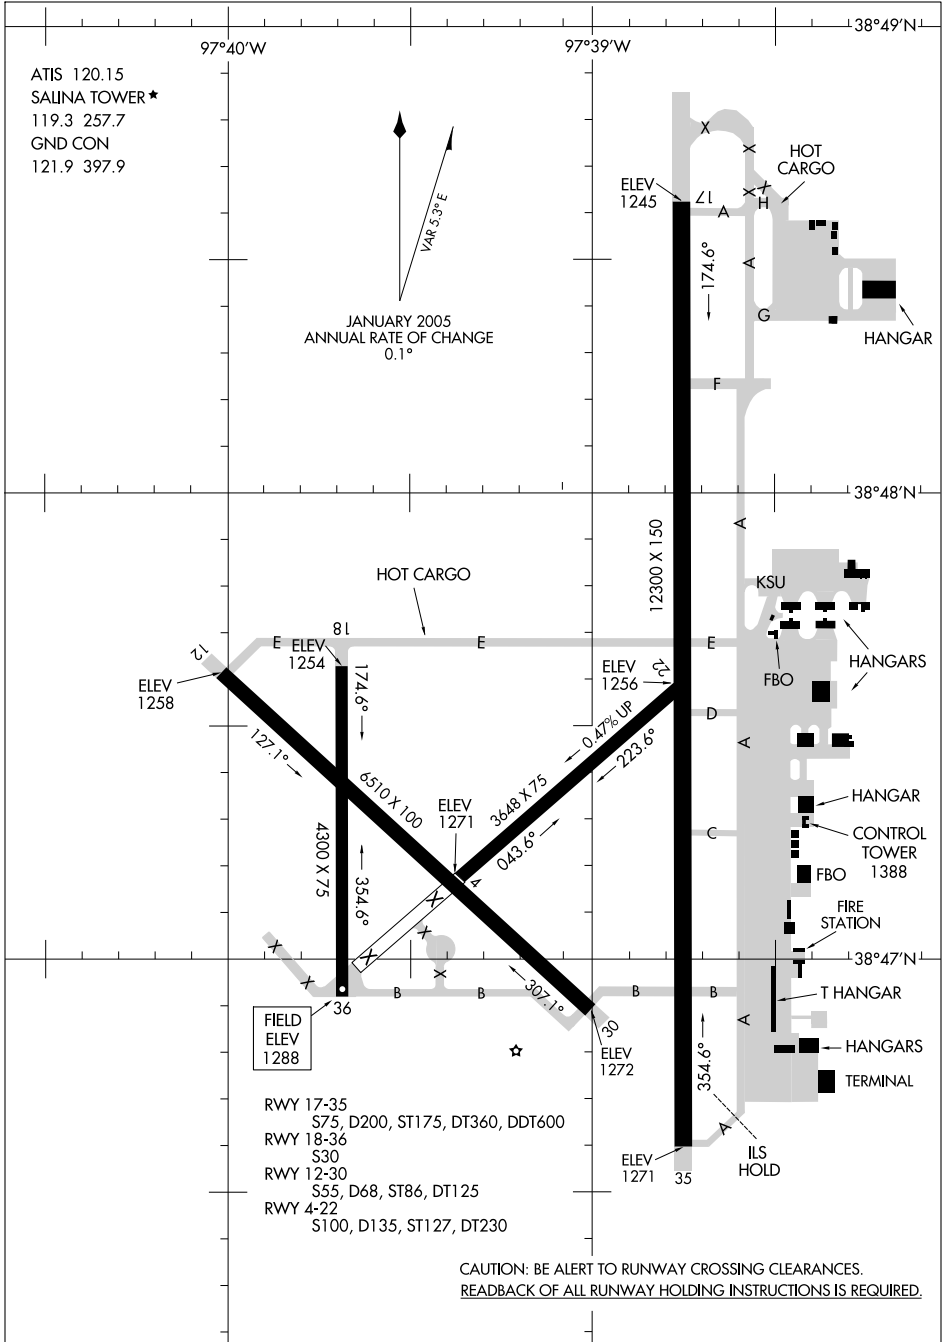

AIRPORT DIAGRAM

AL-362 (FAA)

SALINA MUNI (SLN)
SALINA, KANSAS

NC-2, 03 JUL 2008 to 31 JUL 2008

NC-2, 03 JUL 2008 to 31 JUL 2008

AIRPORT DIAGRAM

SALINA, KANSAS
SALINA MUNI (SLN)