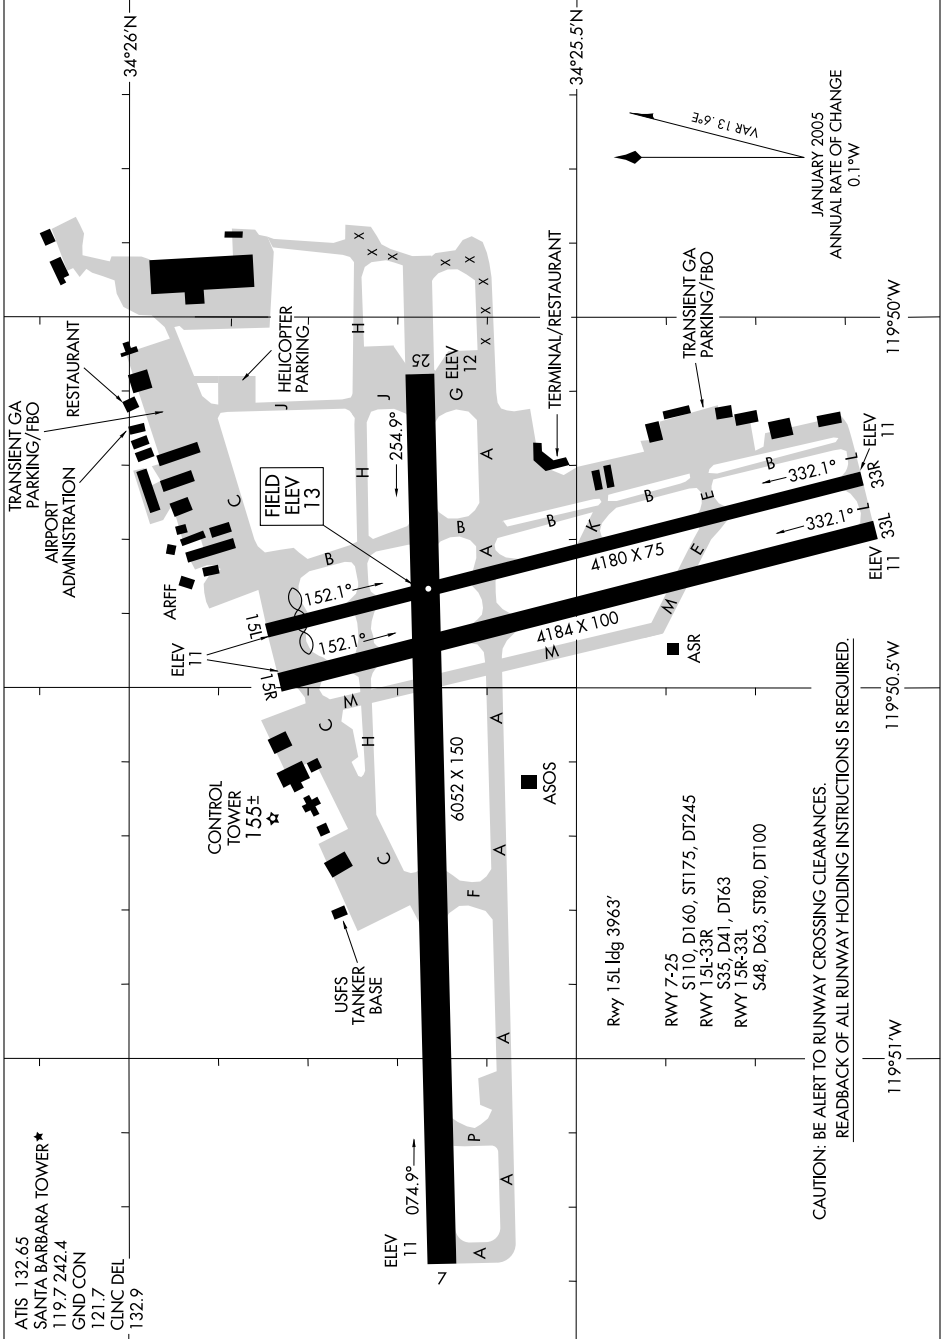

AIRPORT DIAGRAM

AL-378 (FAA)

SANTA BARBARA MUNI (SBA)
SANTA BARBARA, CALIFORNIA

800Z JUL 2008 to 03 JUL 2008 03:13W-3

CAUTION: BE ALERT TO RUNWAY CROSSING CLEARANCES.
REARBACK OF ALL RUNWAY HOLDING INSTRUCTIONS IS REQUIRED.

AIRPORT DIAGRAM

SANTA BARBARA, CALIFORNIA
SANTA BARBARA MUNI (SBA)

SW-3, 03 JUL 2008 to 31 JUL 2008