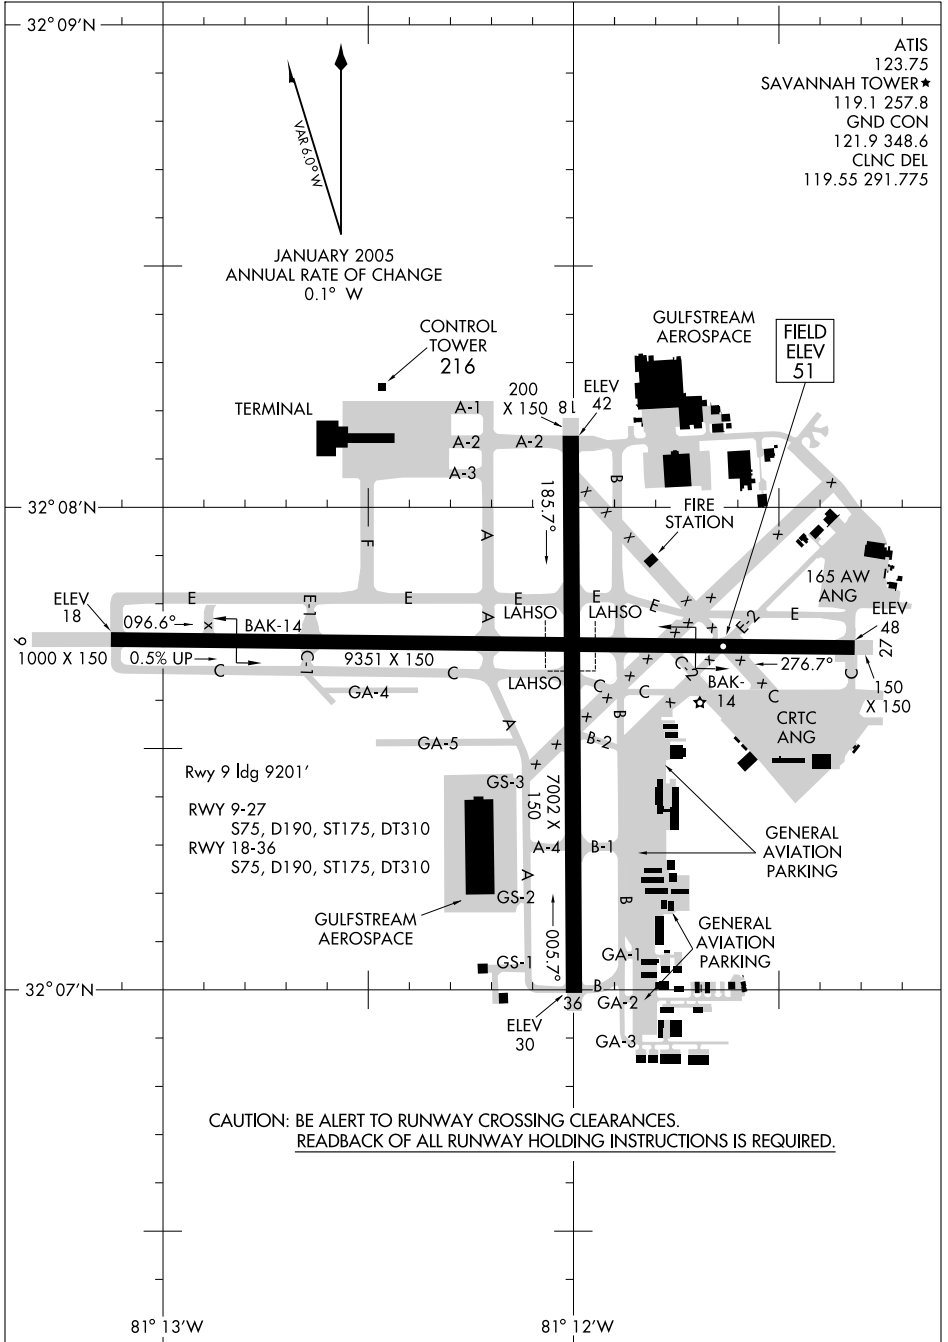

AIRPORT DIAGRAM

AL-380 (FAA)

SAVANNAH/HILTON HEAD INTL (SAV)
SAVANNAH, GEORGIA

SE-4, 03 JUL 2008 to 31 JUL 2008

SE-4, 03 JUL 2008 to 31 JUL 2008

AIRPORT DIAGRAM

SAVANNAH, GEORGIA
SAVANNAH/HILTON HEAD INTL (SAV)