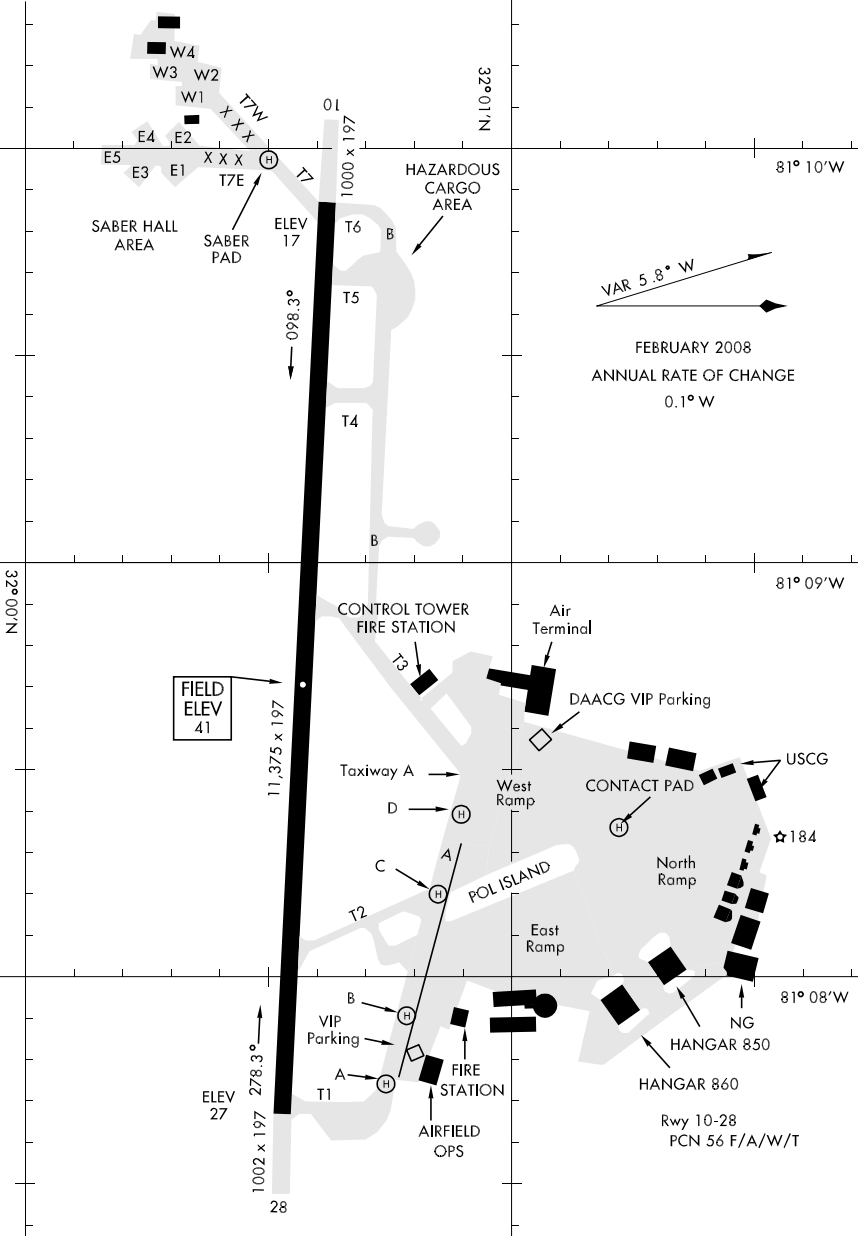

AIRPORT DIAGRAM

AFD-381 [USA]

HUNTER AAF (KSVN)

SAVANNAH, GEORGIA

ATIS 323.125
 HUNTER TOWER ★
 124.975 279.575
 GND CON
 121.8 291.675

SE-4, 03 JUL 2008 to 31 JUL 2008

SE-4, 03 JUL 2008 to 31 JUL 2008

AIRPORT DIAGRAM

SAVANNAH, GEORGIA

HUNTER AAF (KSVN)