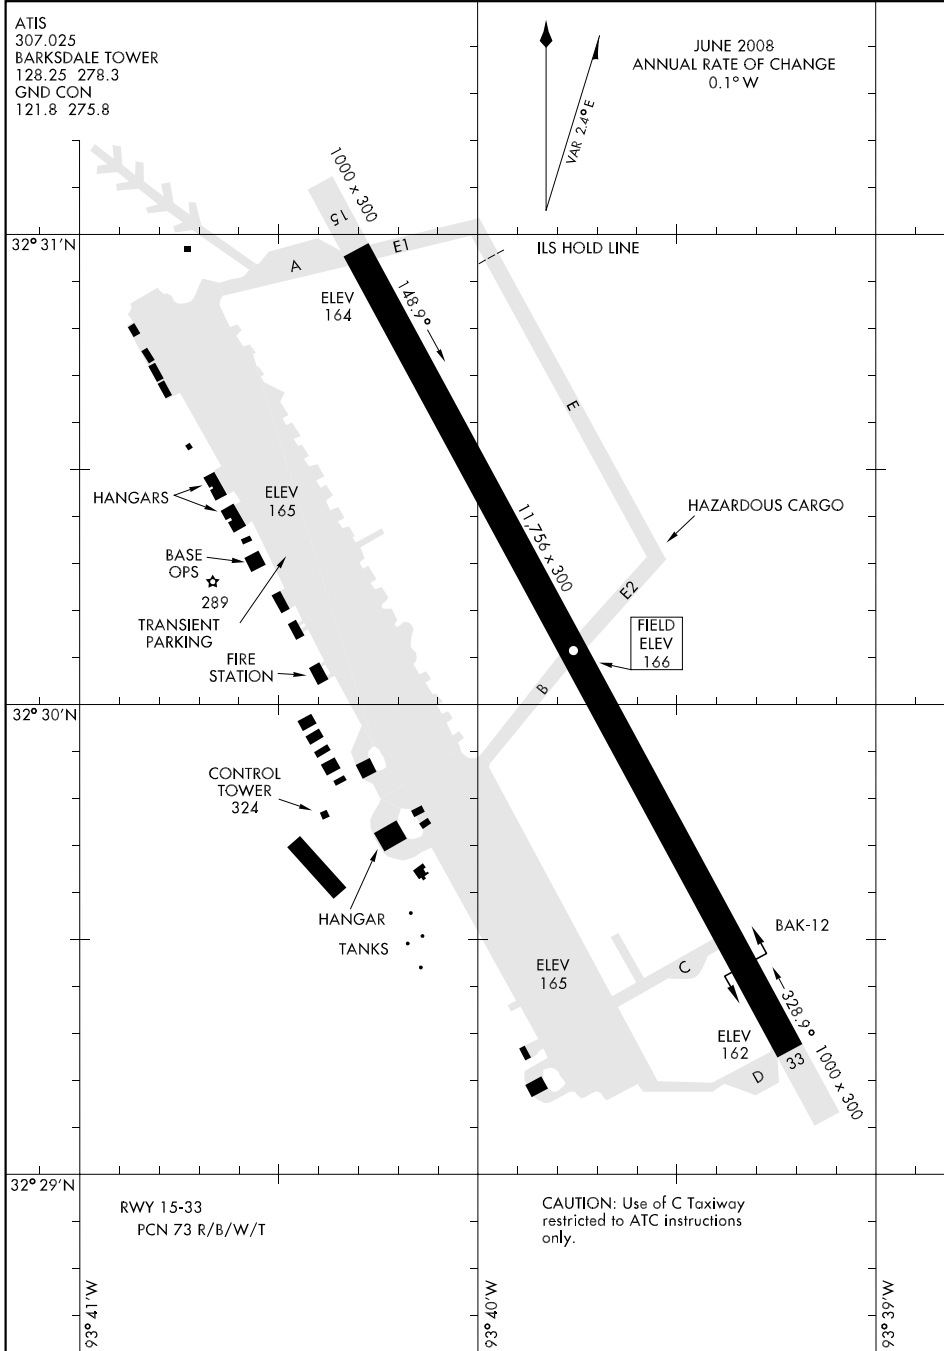

# AIRPORT DIAGRAM

AFD-391 [USAF]

BARKSDALE AFB (KBAD)

BOSSIER CITY, LOUISIANA

ATIS  
 307.025  
 BARKSDALE TOWER  
 128.25 278.3  
 GND CON  
 121.8 275.8

JUNE 2008  
 ANNUAL RATE OF CHANGE  
 0.1° W

SC-4, 03 JUL 2008 to 31 JUL 2008

SC-4, 03 JUL 2008 to 31 JUL 2008

RWY 15-33  
 PCN 73 R/B/W/T

CAUTION: Use of C Taxiway  
 restricted to ATC instructions  
 only.

# AIRPORT DIAGRAM

WGS-84 DATUM

BOSSIER CITY, LOUISIANA  
BARKSDALE AFB (KBAD)