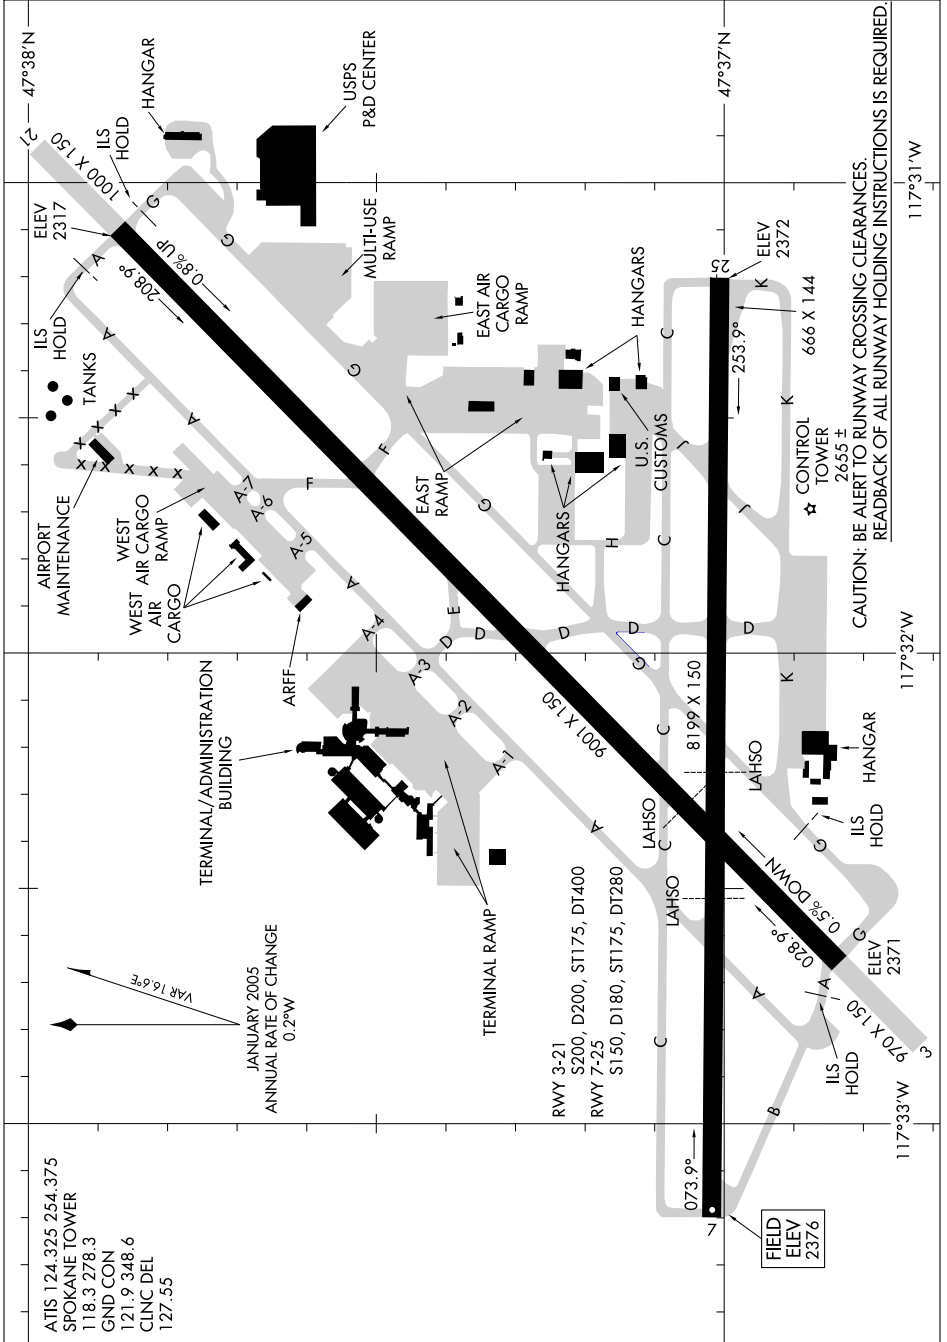

AIRPORT DIAGRAM

AL-403 (FAA)

SPOKANE INTL (GEG)
SPOKANE, WASHINGTON

800Z JUL 13 01 13 00Z JUL 30 '11-NW

NW-1, 03 JUL 2008 to 31 JUL 2008

AIRPORT DIAGRAM

SPOKANE, WASHINGTON
SPOKANE INTL (GEG)