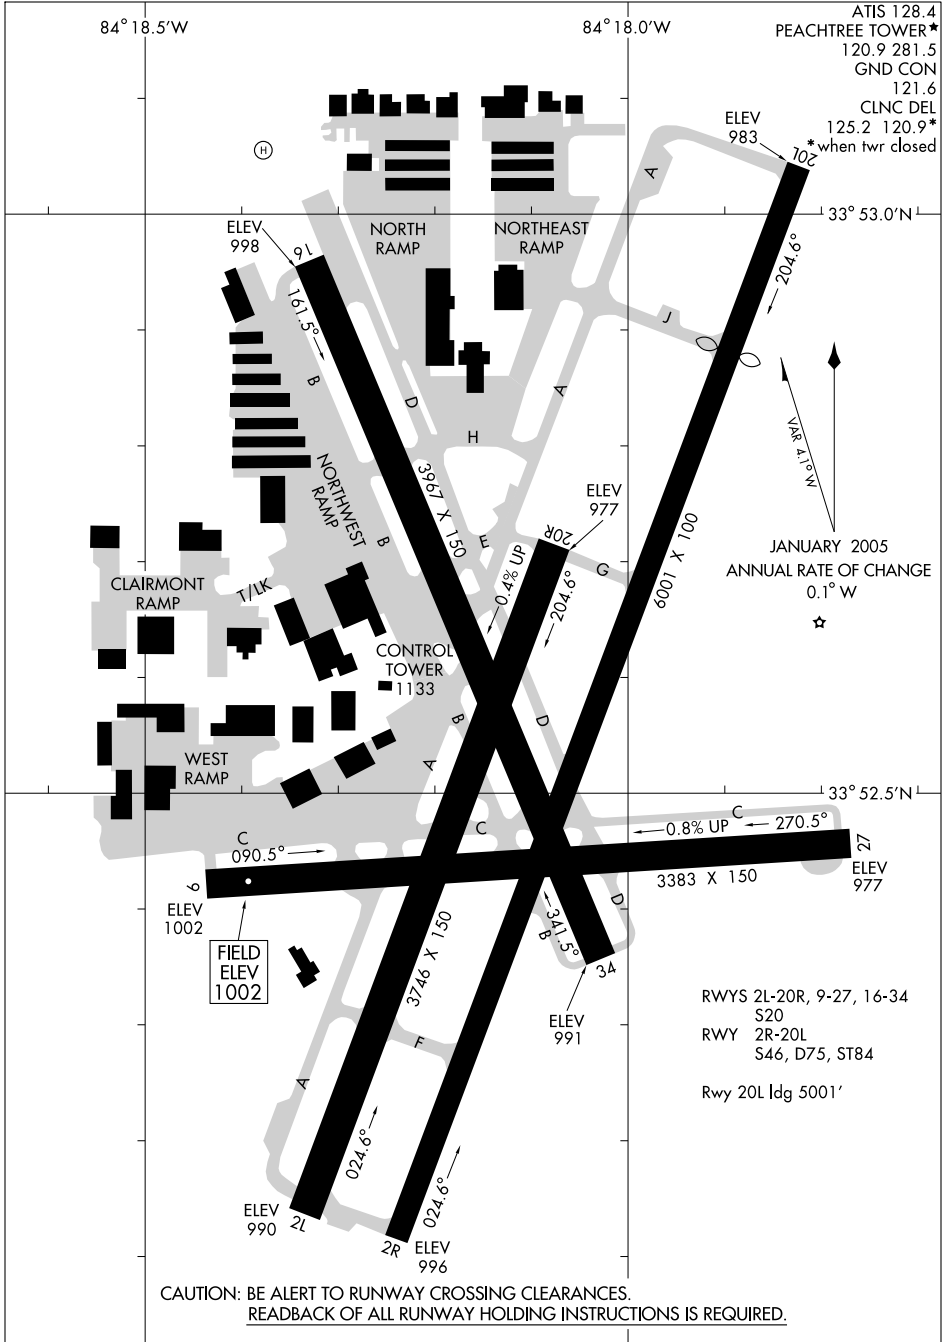

# AIRPORT DIAGRAM

AL-469 (FAA)

ATLANTA/DEKALB-PEACHTREE (PDK)  
ATLANTA, GEORGIA

SE-4, 03 JUL 2008 to 31 JUL 2008

SE-4, 03 JUL 2008 to 31 JUL 2008

# AIRPORT DIAGRAM

ATLANTA, GEORGIA  
ATLANTA/DEKALB-PEACHTREE (PDK)