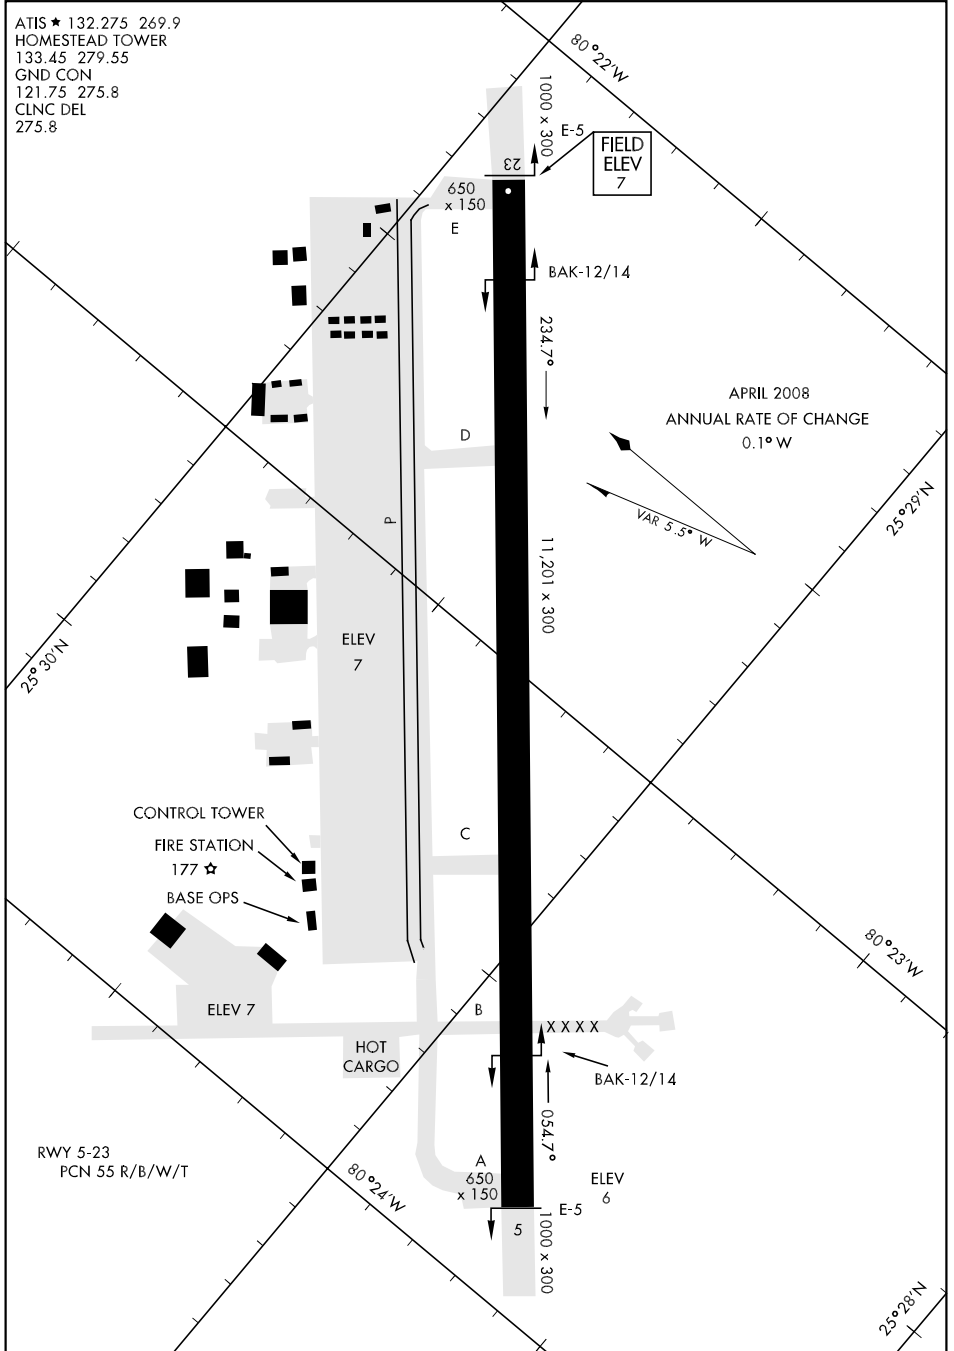

AIRPORT DIAGRAM

AFD-494 [USAF]

ATIS ★ 132.275 269.9
 HOMESTEAD TOWER
 133.45 279.55
 GND CON
 121.75 275.8
 CLNC DEL
 275.8

SE-3, 03 JUL 2008 to 31 JUL 2008

SE-3, 03 JUL 2008 to 31 JUL 2008

AIRPORT DIAGRAM