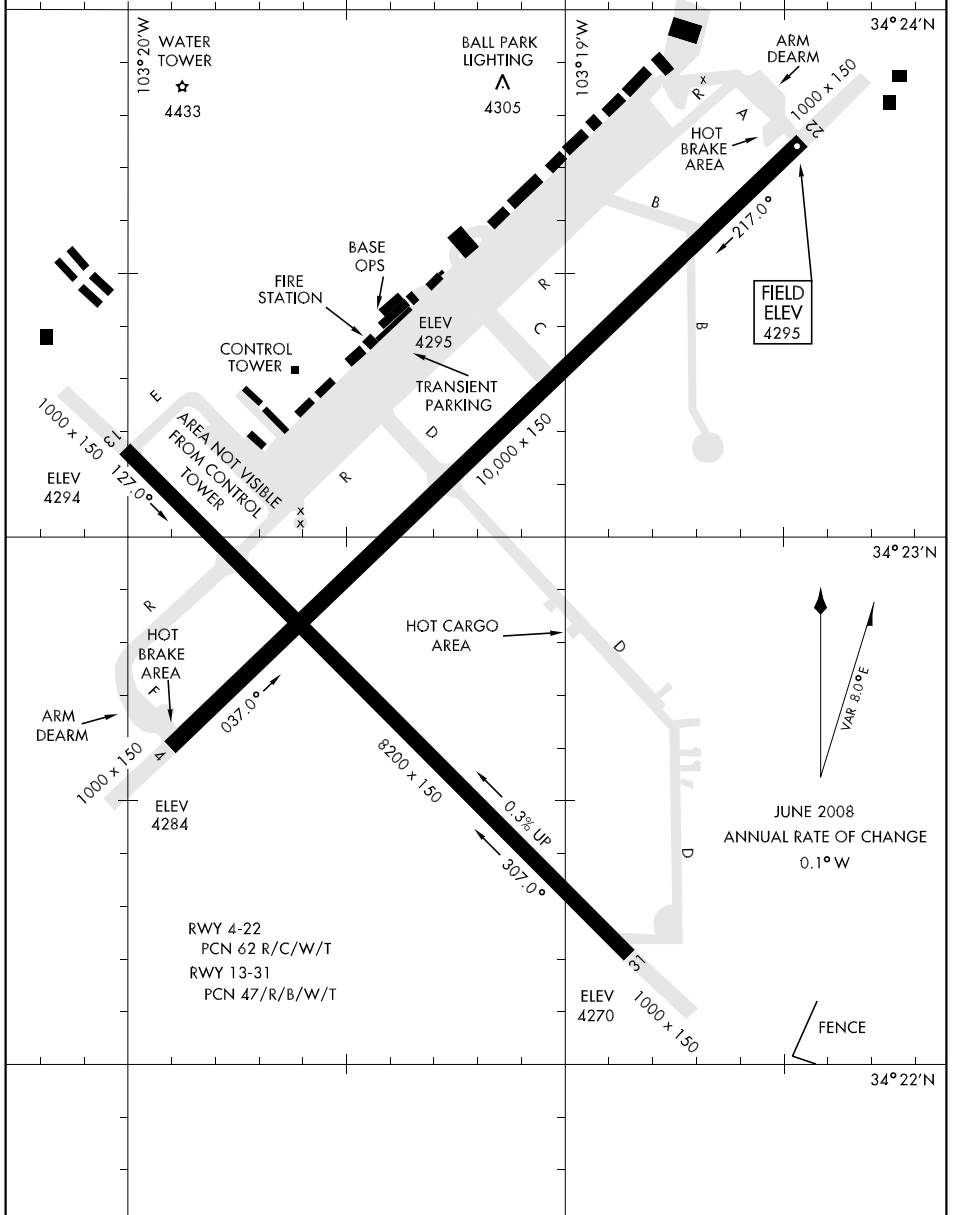

AIRPORT DIAGRAM

AFD-512 [USAF]

CANNON AFB (KCVS)

CLOVIS, NEW MEXICO

ATIS ★ 119.1 269.9
 CANNON TOWER ★
 120.4 270.25
 GND CON
 121.9 275.8
 CLNC DEL
 120.2 236.775

SW-1, 03 JUL 2008 to 31 JUL 2008

SW-1, 03 JUL 2008 to 31 JUL 2008

AIRPORT DIAGRAM

WGS-84 DATUM

CLOVIS, NEW MEXICO

CANNON AFB (KCVS)

SW-1, 03 JUL 2008 to 31 JUL 2008

SW-1, 03 JUL 2008 to 31 JUL 2008