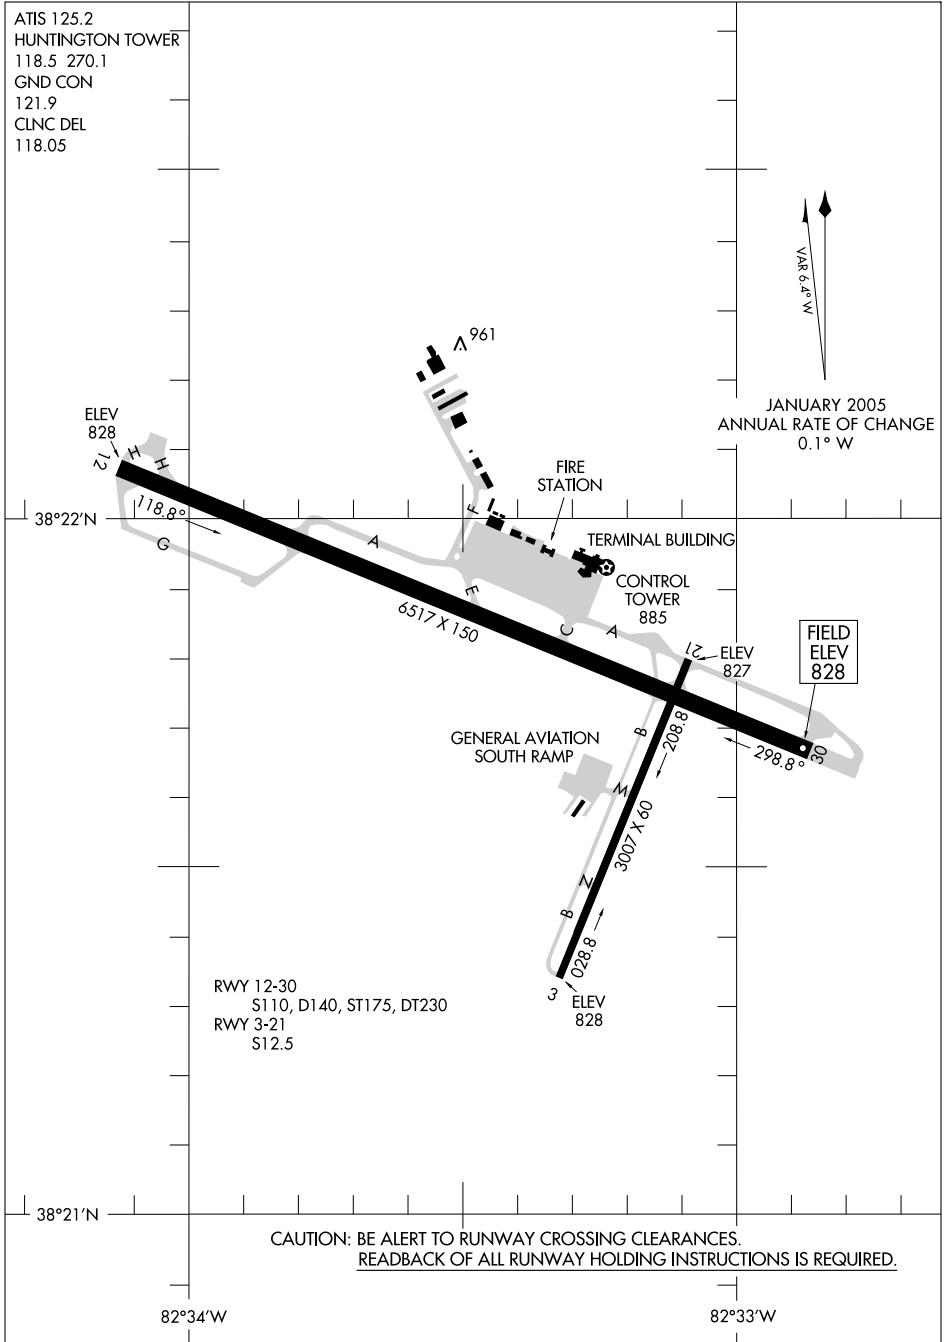

07074

AIRPORT DIAGRAM

HUNTINGTON/ TRI-STATE/MILTON J. FERGUSON FIELD (HTS)
AL-532 (FAA)
HUNTINGTON, WEST VIRGINIA

ATIS 125.2
HUNTINGTON TOWER
118.5 270.1
GND CON
121.9
CLNC DEL
118.05

JANUARY 2005
ANNUAL RATE OF CHANGE
0.1° W

NE-4, 03 JUL 2008 to 31 JUL 2008

NE-4, 03 JUL 2008 to 31 JUL 2008

AIRPORT DIAGRAM

07074

HUNTINGTON, WEST VIRGINIA
HUNTINGTON/ TRI-STATE/MILTON J. FERGUSON FIELD (HTS)