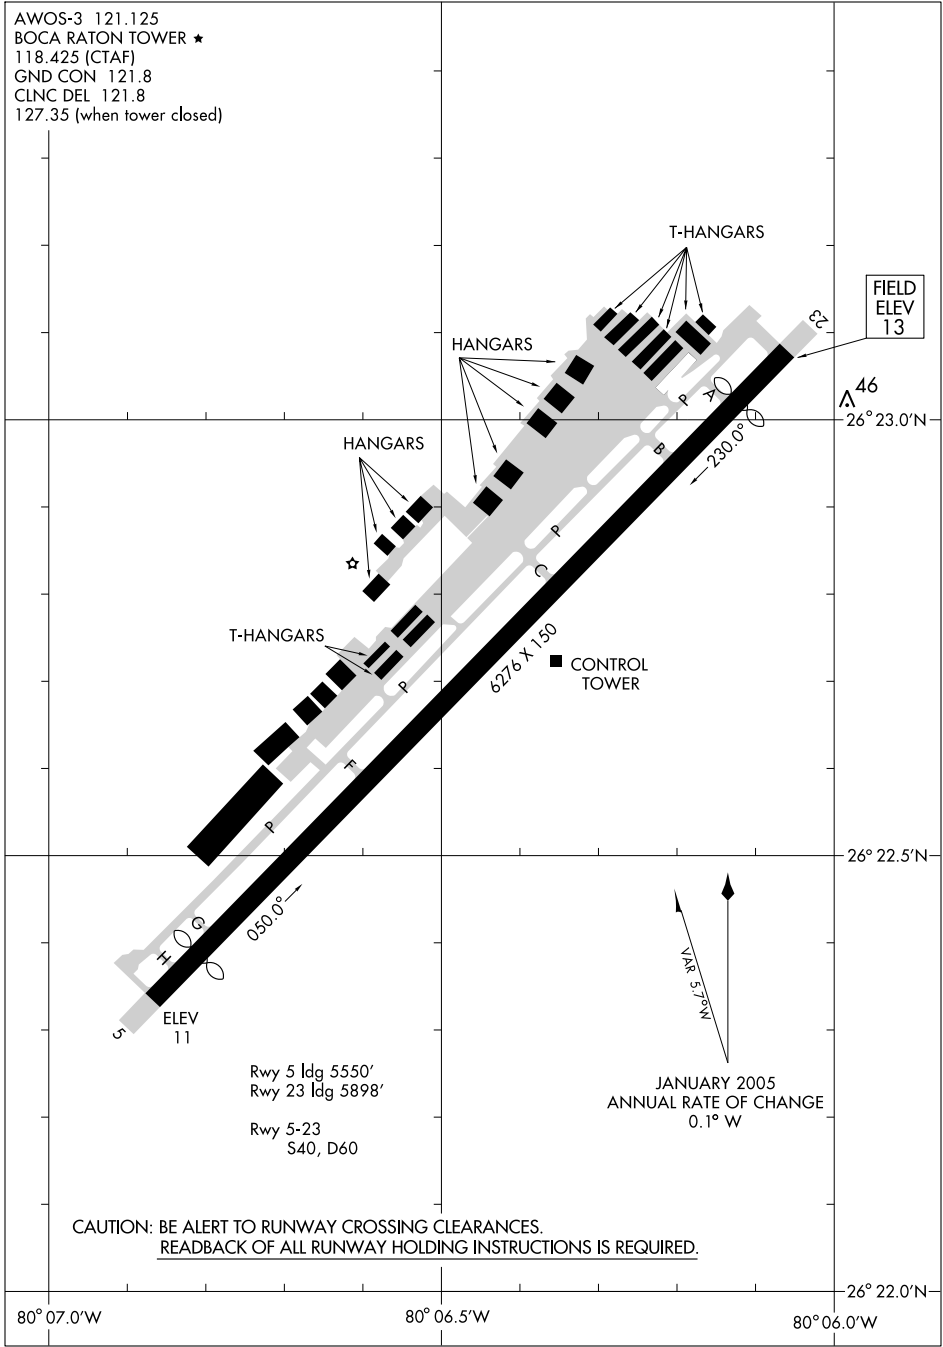

06327

AIRPORT DIAGRAM

AL-560 (FAA)

BOCA RATON (BCT)
BOCA RATON, FLORIDA

AWOS-3 121.125
BOCA RATON TOWER ★
118.425 (CTAF)
GND CON 121.8
CLNC DEL 121.8
127.35 (when tower closed)

SE-3, 03 JUL 2008 to 31 JUL 2008

SE-3, 03 JUL 2008 to 31 JUL 2008

CAUTION: BE ALERT TO RUNWAY CROSSING CLEARANCES.
READBACK OF ALL RUNWAY HOLDING INSTRUCTIONS IS REQUIRED.

AIRPORT DIAGRAM

06327

BOCA RATON, FLORIDA
BOCA RATON (BCT)