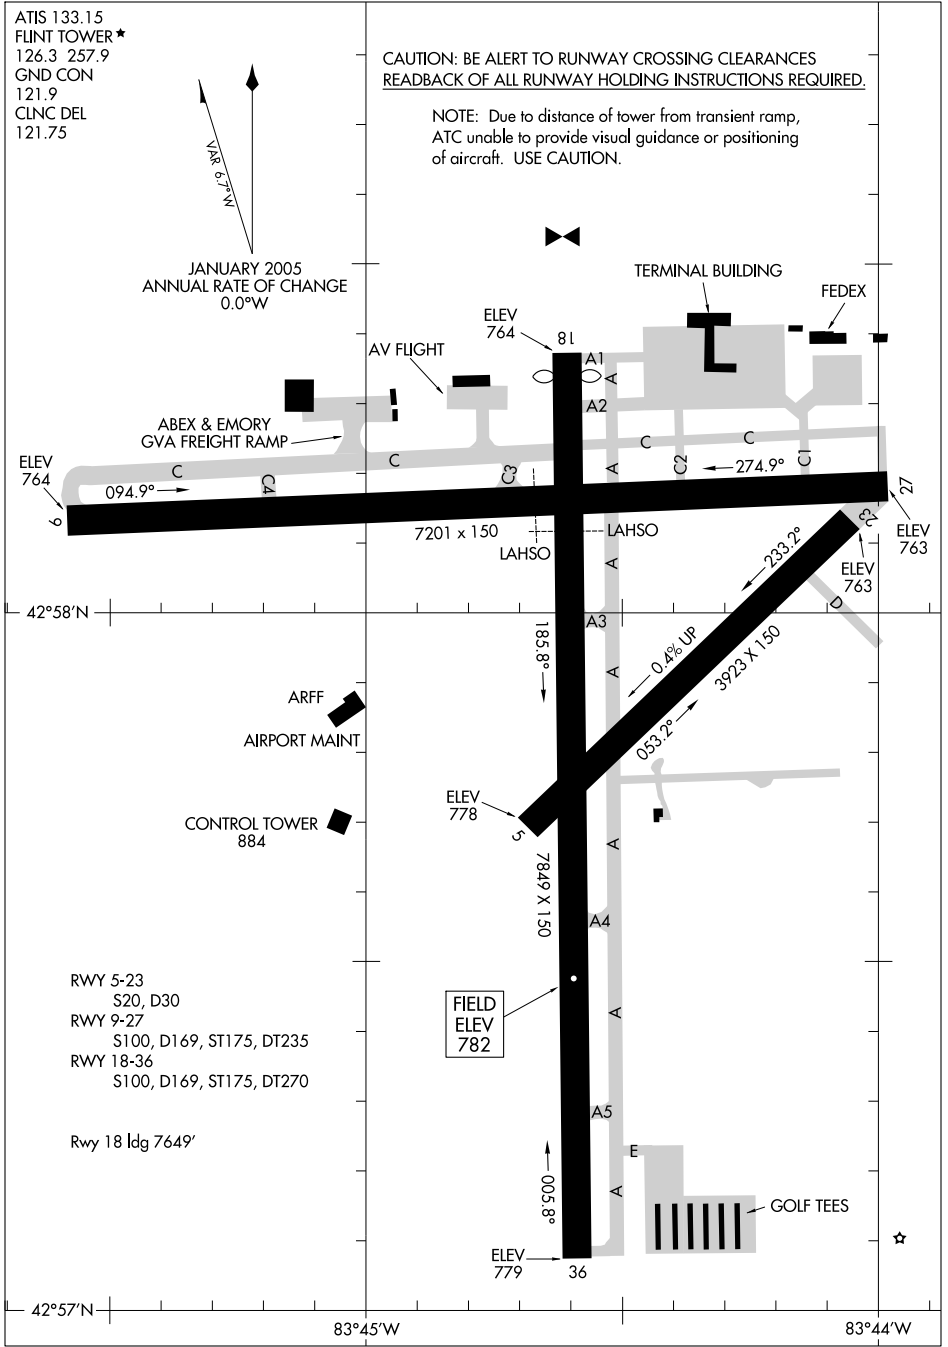

# AIRPORT DIAGRAM

AL-618 (FAA)

FLINT / BISHOP INTL (FNT)  
FLINT, MICHIGAN

ATIS 133.15  
FLINT TOWER ★  
126.3 257.9  
GND CON  
121.9  
CLNC DEL  
121.75

JANUARY 2005  
ANNUAL RATE OF CHANGE  
0.0°W

CAUTION: BE ALERT TO RUNWAY CROSSING CLEARANCES  
READBACK OF ALL RUNWAY HOLDING INSTRUCTIONS REQUIRED.

NOTE: Due to distance of tower from transient ramp,  
ATC unable to provide visual guidance or positioning  
of aircraft. USE CAUTION.

EC-1, 03 JUL 2008 to 31 JUL 2008

EC-1, 03 JUL 2008 to 31 JUL 2008

# AIRPORT DIAGRAM

07130

FLINT, MICHIGAN  
FLINT / BISHOP INTL (FNT)