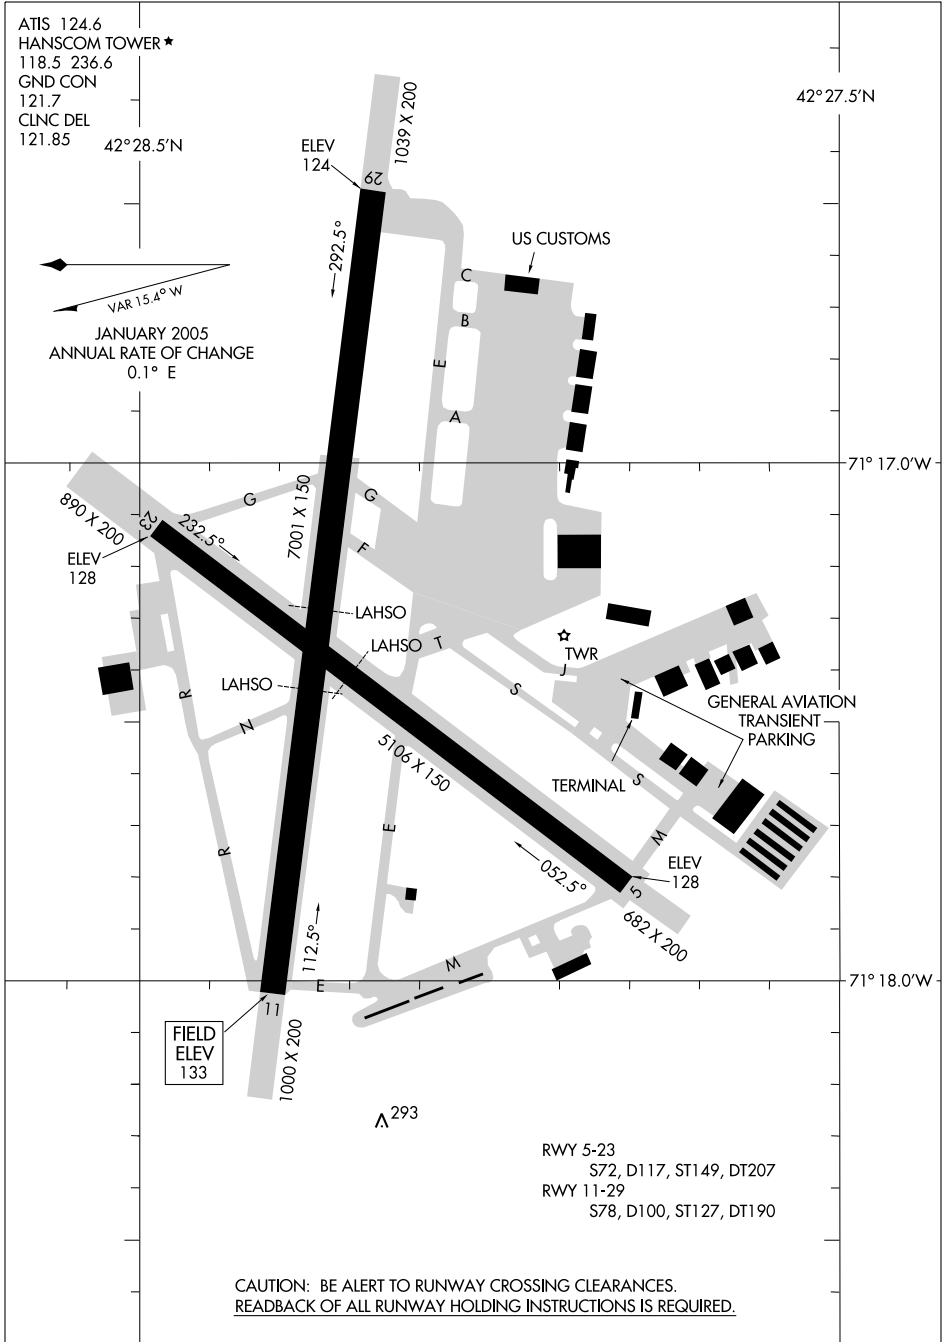

AIRPORT DIAGRAM

BEDFORD / LAURENCE G. HANSCOM FIELD (BED)
AL-626 (FAA) BEDFORD, MASSACHUSETTS

NE-1, 03 JUL 2008 to 31 JUL 2008

NE-1, 03 JUL 2008 to 31 JUL 2008

AIRPORT DIAGRAM

BEDFORD, MASSACHUSETTS
BEDFORD / LAURENCE G. HANSCOM FIELD (BED)