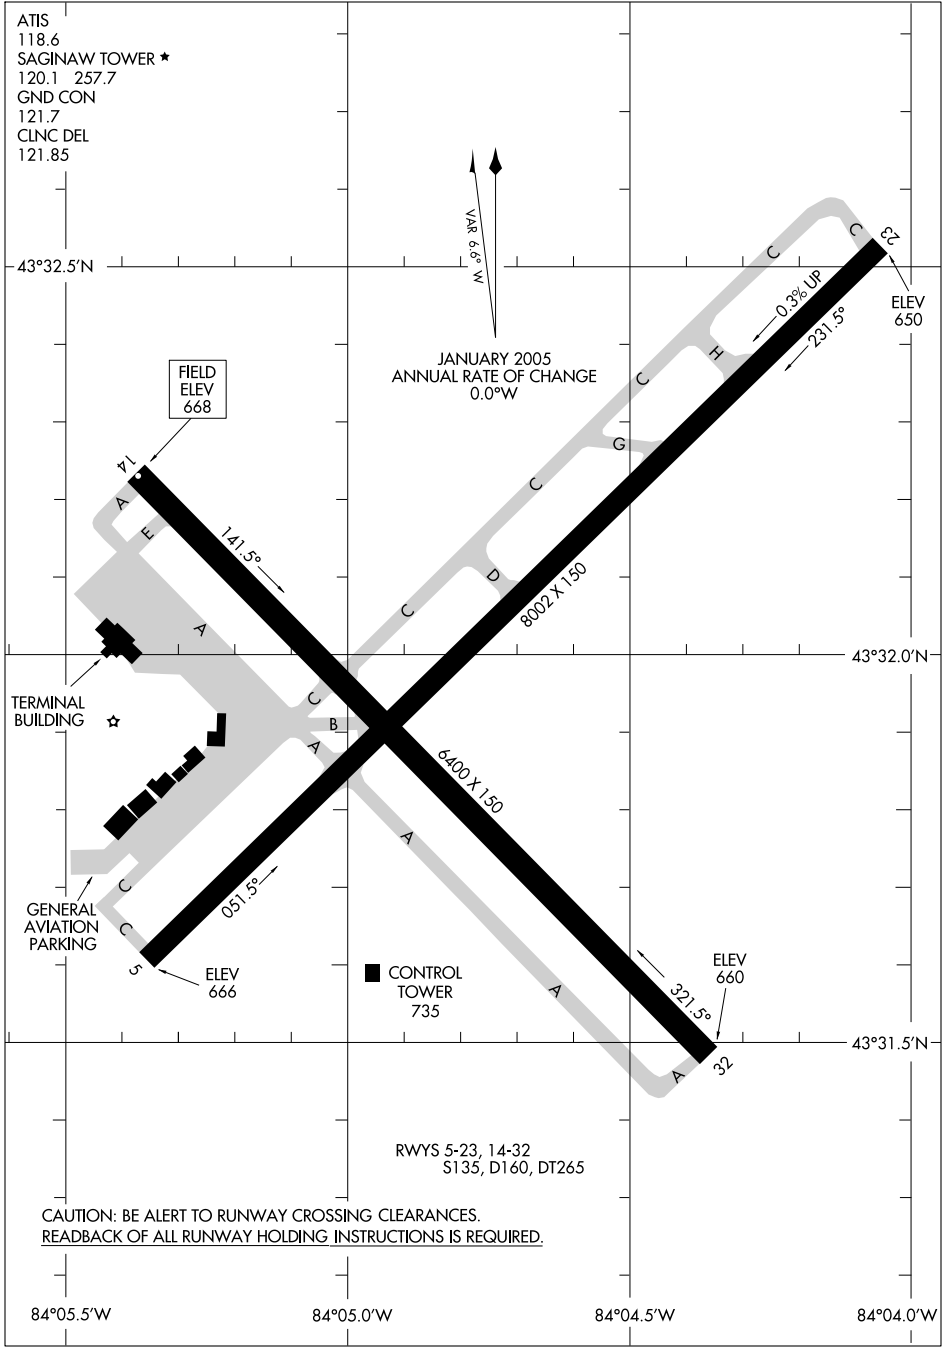

07354

AIRPORT DIAGRAM

AL-648 (FAA)

SAGINAW / MBS INTL (MBS)
SAGINAW, MICHIGAN

ATIS
118.6
SAGINAW TOWER ★
120.1 257.7
GND CON
121.7
CLNC DEL
121.85

JANUARY 2005
ANNUAL RATE OF CHANGE
0.0°W

EC-1, 03 JUL 2008 to 31 JUL 2008

EC-1, 03 JUL 2008 to 31 JUL 2008

CAUTION: BE ALERT TO RUNWAY CROSSING CLEARANCES.
READBACK OF ALL RUNWAY HOLDING INSTRUCTIONS IS REQUIRED.

AIRPORT DIAGRAM

07354

SAGINAW, MICHIGAN
SAGINAW / MBS INTL (MBS)