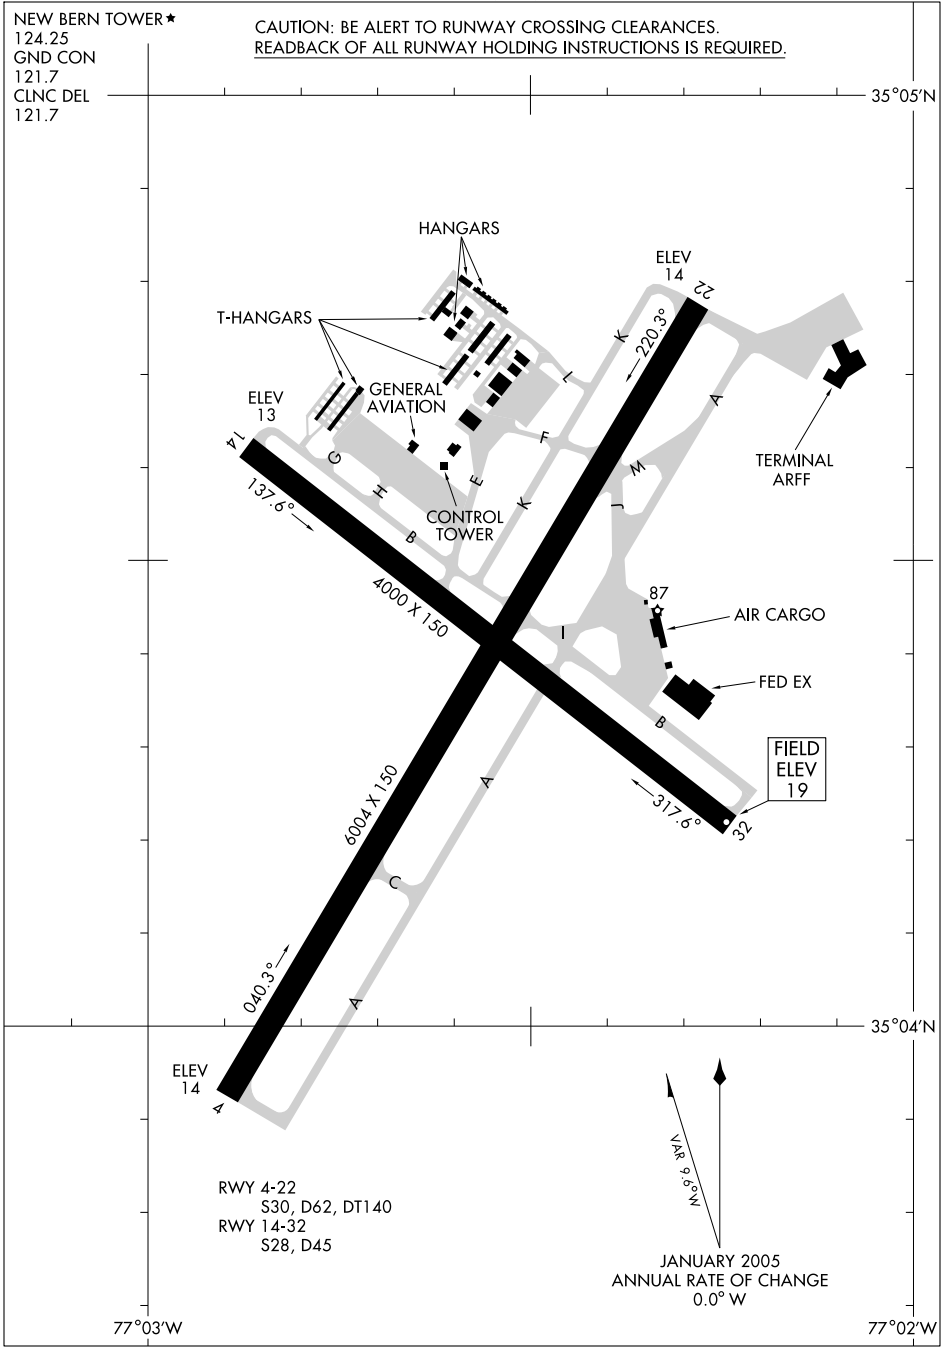

# AIRPORT DIAGRAM

NEW BERN/CRAVEN COUNTY RGNL (EWN)

AL-670 (FAA)

NEW BERN, NORTH CAROLINA

NEW BERN TOWER ★  
124.25  
GND CON  
121.7  
CLNC DEL  
121.7

CAUTION: BE ALERT TO RUNWAY CROSSING CLEARANCES.  
READBACK OF ALL RUNWAY HOLDING INSTRUCTIONS IS REQUIRED.

SE-2, 03 JUL 2008 to 31 JUL 2008

SE-2, 03 JUL 2008 to 31 JUL 2008

77°03'W

77°02'W