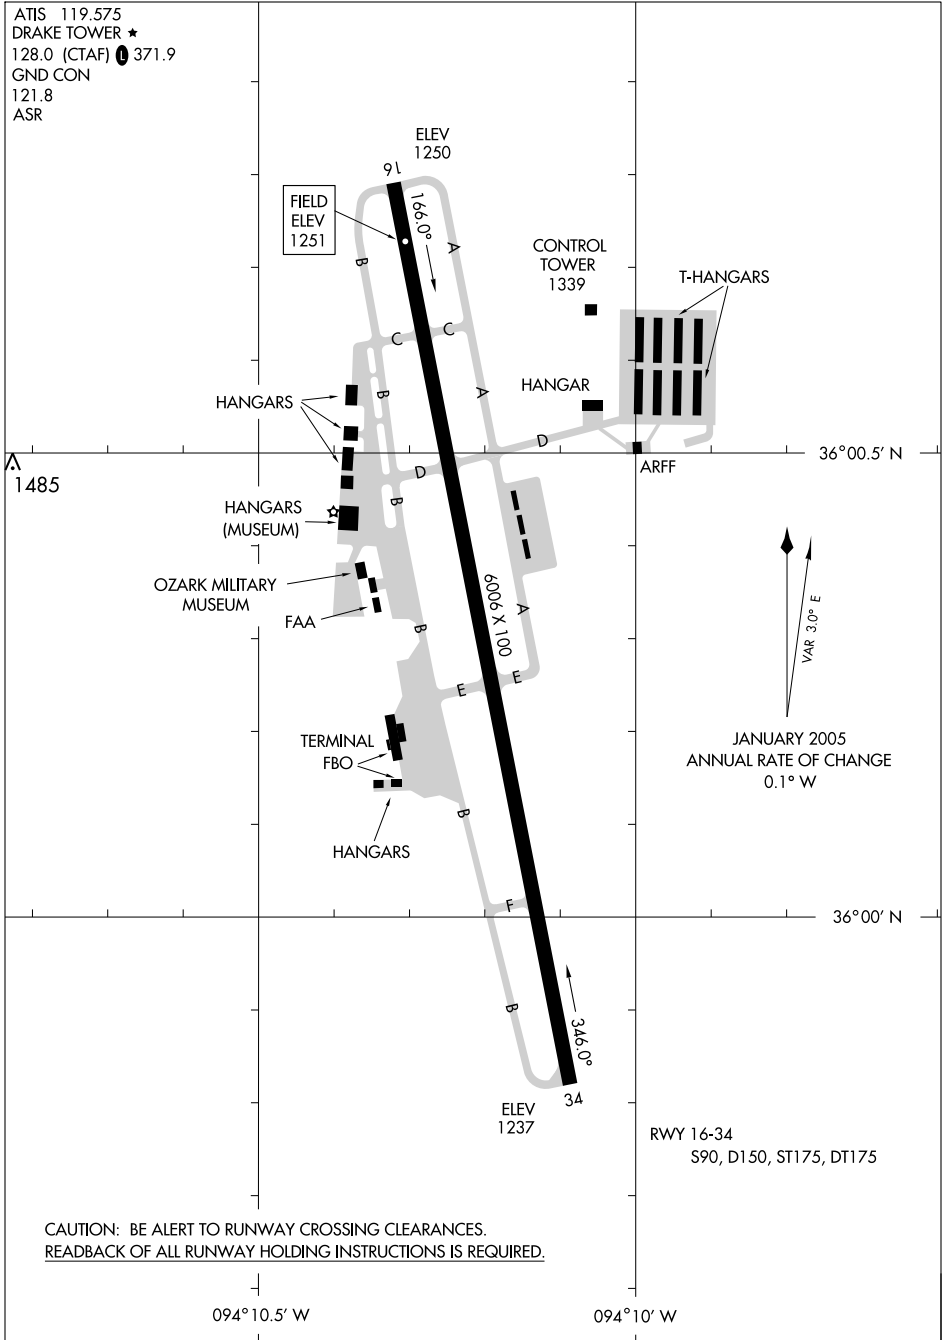

06215

AIRPORT DIAGRAM

AL-728 (FAA)

FAYETTEVILLE/DRAKE FIELD (FYY)
FAYETTEVILLE, ARKANSAS

ATIS 119.575
DRAKE TOWER ★
128.0 (CTAF) 0 371.9
GND CON
121.8
ASR

SC-1, 03 JUL 2008 to 31 JUL 2008

SC-1, 03 JUL 2008 to 31 JUL 2008

CAUTION: BE ALERT TO RUNWAY CROSSING CLEARANCES.
READEBACK OF ALL RUNWAY HOLDING INSTRUCTIONS IS REQUIRED.

AIRPORT DIAGRAM

06215

FAYETTEVILLE, ARKANSAS
FAYETTEVILLE/DRAKE FIELD (FYY)