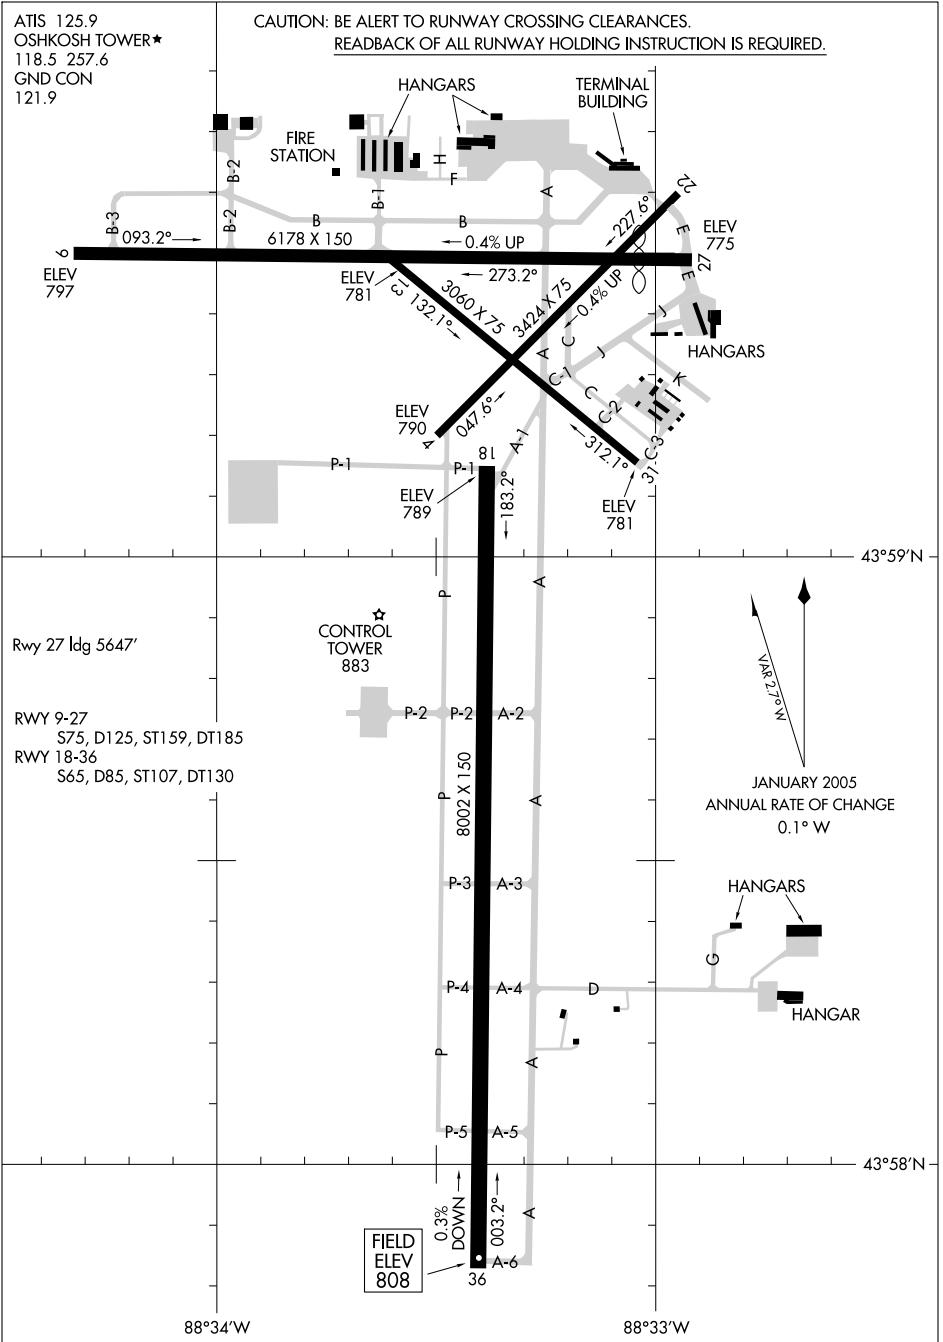

AIRPORT DIAGRAM

OSHKOSH/ WITTMAN RGNL (OSH)
OSHKOSH, WISCONSIN

AL-730 (FAA)

ATIS 125.9
OSHKOSH TOWER★
118.5 257.6
GND CON
121.9

CAUTION: BE ALERT TO RUNWAY CROSSING CLEARANCES.
READBACK OF ALL RUNWAY HOLDING INSTRUCTION IS REQUIRED.

EC-3, 03 JUL 2008 to 31 JUL 2008

EC-3, 03 JUL 2008 to 31 JUL 2008

AIRPORT DIAGRAM

OSHKOSH, WISCONSIN
OSHKOSH/ WITTMAN RGNL (OSH)