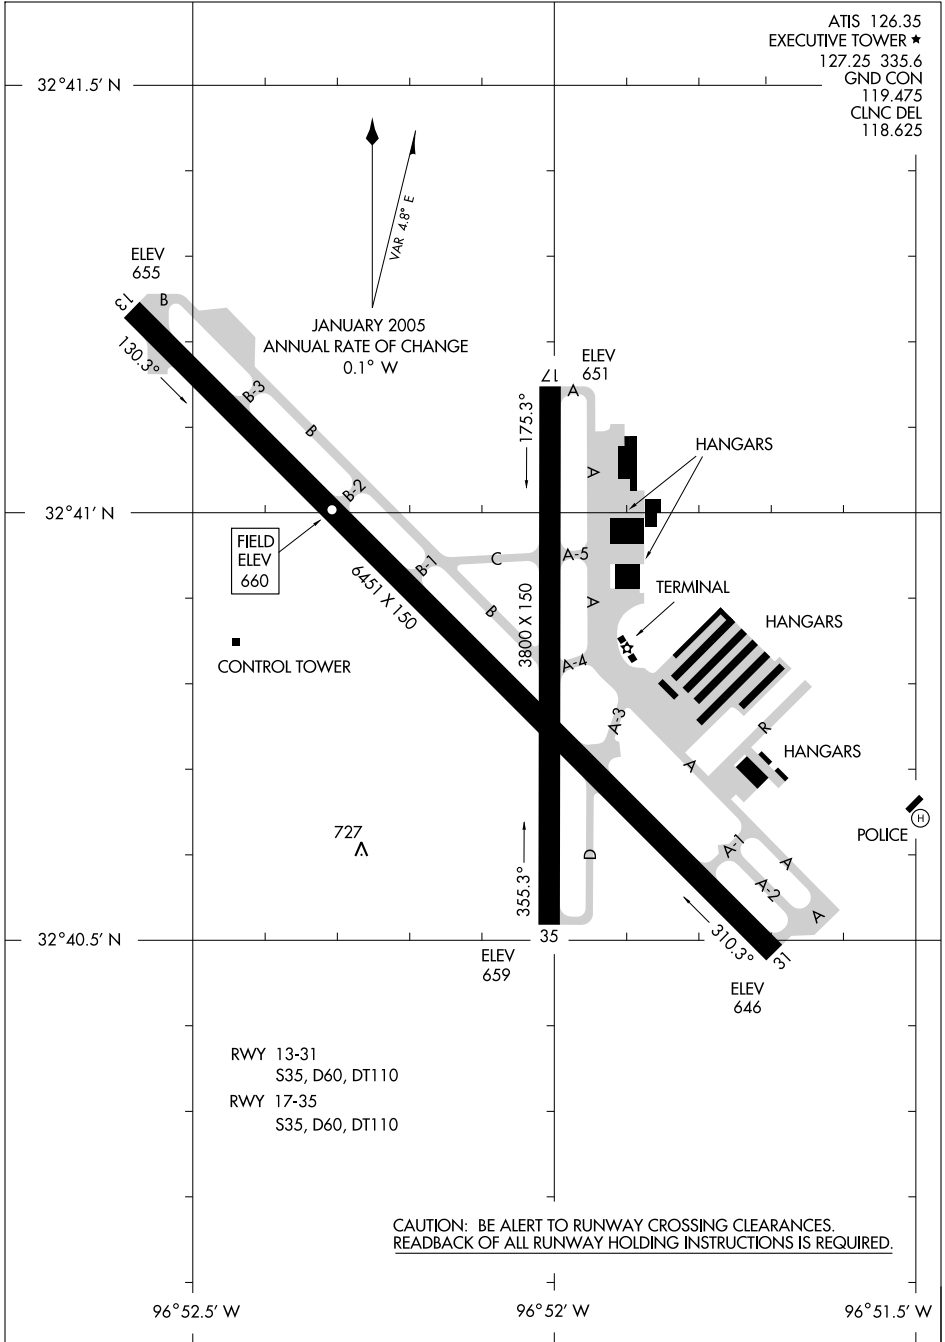

AIRPORT DIAGRAM

AL-742 (FAA)

DALLAS EXECUTIVE (RBD)
DALLAS, TEXAS

ATIS 126.35
EXECUTIVE TOWER ★
127.25 335.6
GND CON
119.475
CLNC DEL
118.625

SC-2, 03 JUL 2008 to 31 JUL 2008

SC-2, 03 JUL 2008 to 31 JUL 2008

CAUTION: BE ALERT TO RUNWAY CROSSING CLEARANCES.
READBACK OF ALL RUNWAY HOLDING INSTRUCTIONS IS REQUIRED.

AIRPORT DIAGRAM

DALLAS, TEXAS
DALLAS EXECUTIVE (RBD)