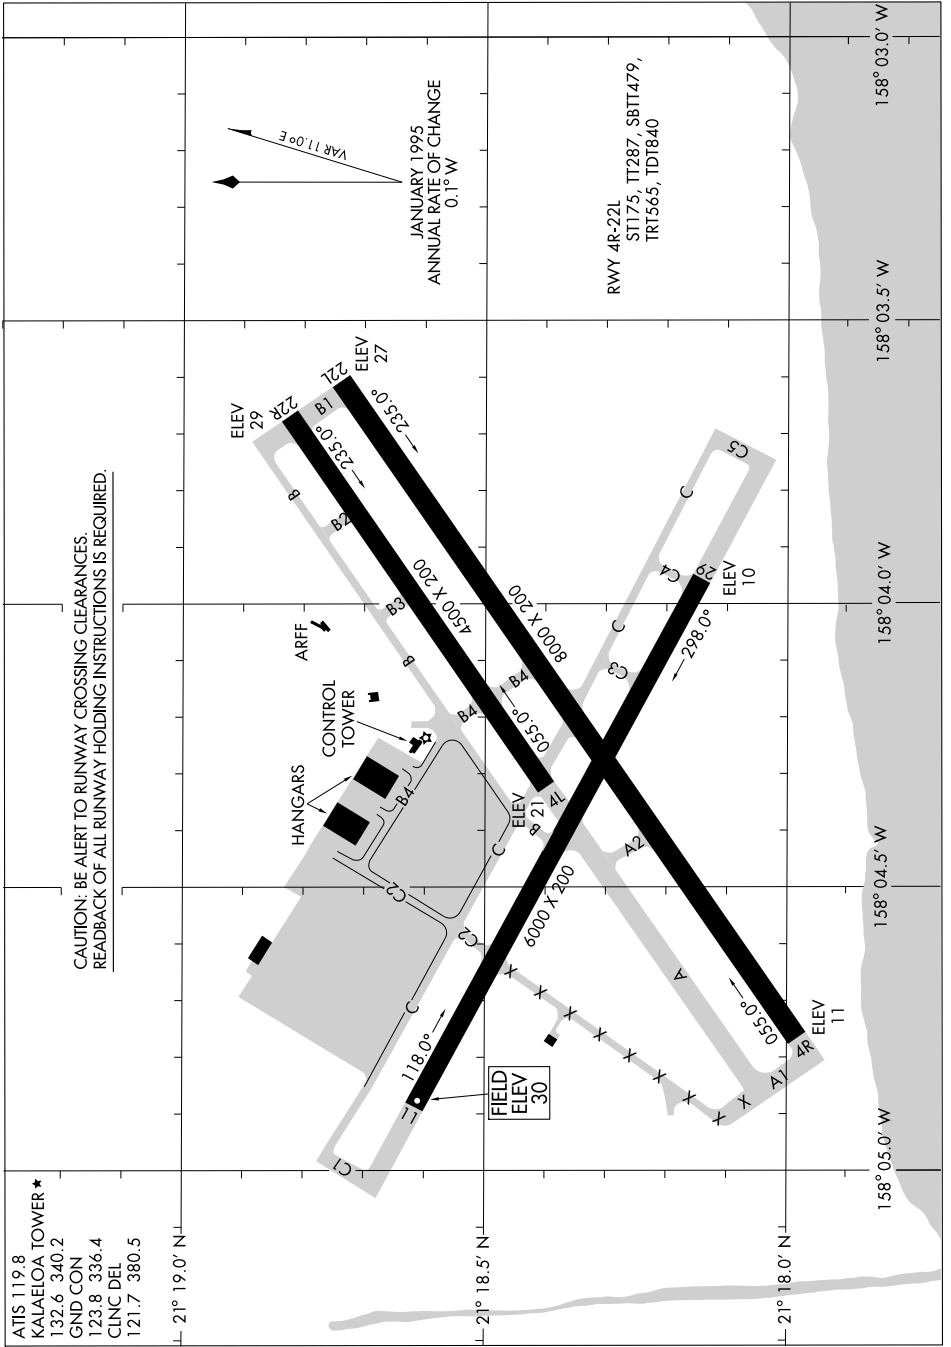

AIRPORT DIAGRAM

KAPOLEI/ KALAELOA (JOHN RODGERS FIELD) (JRF')(PHJR)
AL-761 (FAA) KAPOLEI, HAWAII

PAC, 05 JUN 2008 to 31 JUL 2008

PAC, 05 JUN 2008 to 31 JUL 2008

CAUTION: BE ALERT TO RUNWAY CROSSING CLEARANCES.
REARBACK OF ALL RUNWAY HOLDING INSTRUCTIONS IS REQUIRED.

ATIS 119.8
 KALAELOA TOWER *
 132.6 340.2
 GND CON
 123.8 336.4
 CLNC DEL
 121.7 380.5

AIRPORT DIAGRAM

KAPOLEI, HAWAII
KAPOLEI/ KALAELOA (JOHN RODGERS FIELD) (JRF')(PHJR)