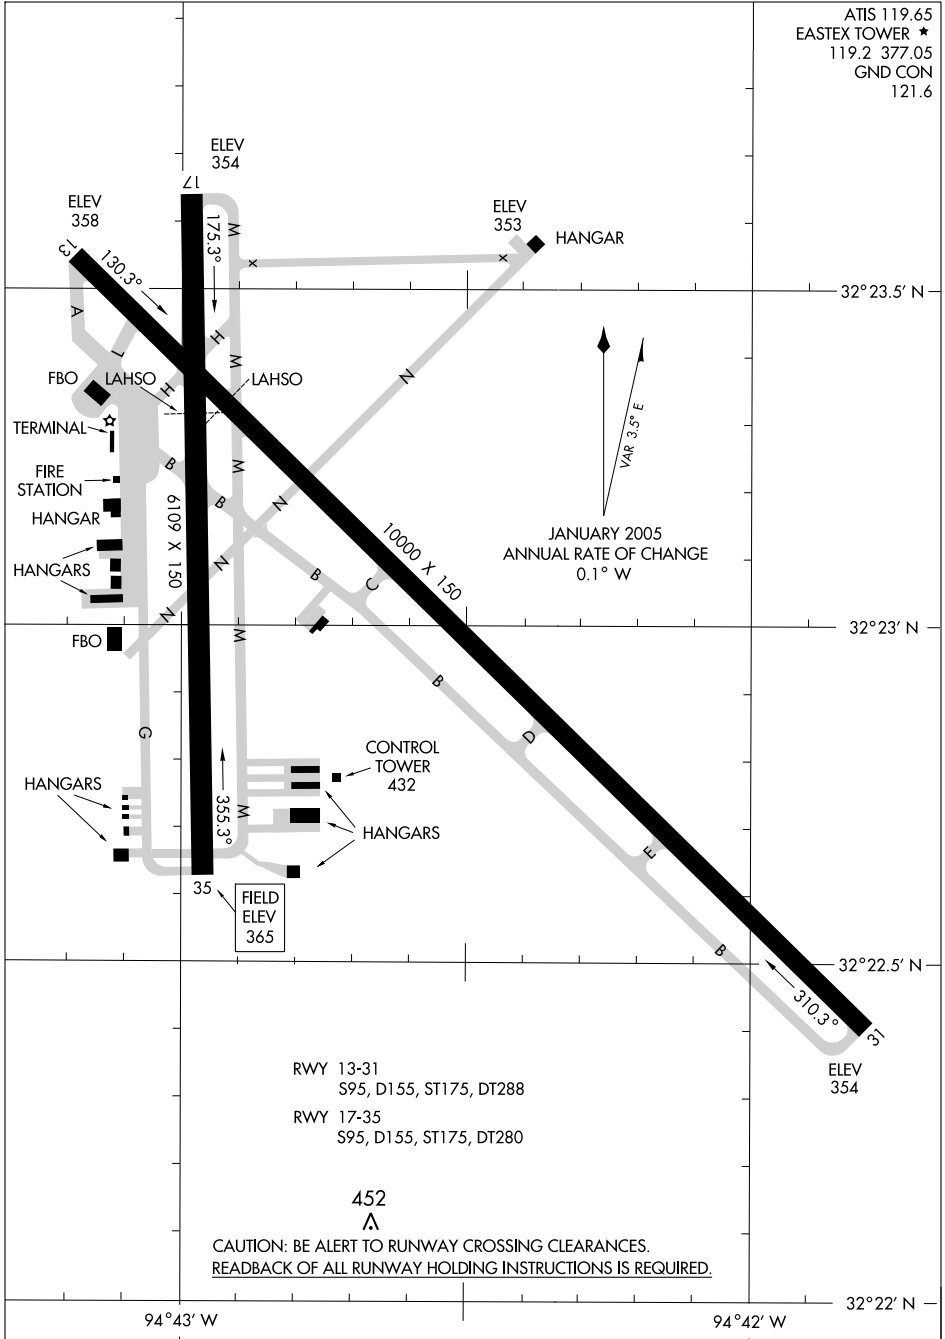

# AIRPORT DIAGRAM

AL-807 (FAA)

LONGVIEW/EAST TEXAS RGNL (GGG)  
LONGVIEW, TEXAS

ATIS 119.65  
EASTEX TOWER ★  
119.2 377.05  
GND CON  
121.6

SC-2, 03 JUL 2008 to 31 JUL 2008

SC-2, 03 JUL 2008 to 31 JUL 2008

# AIRPORT DIAGRAM

LONGVIEW, TEXAS  
LONGVIEW/EAST TEXAS RGNL (GGG)