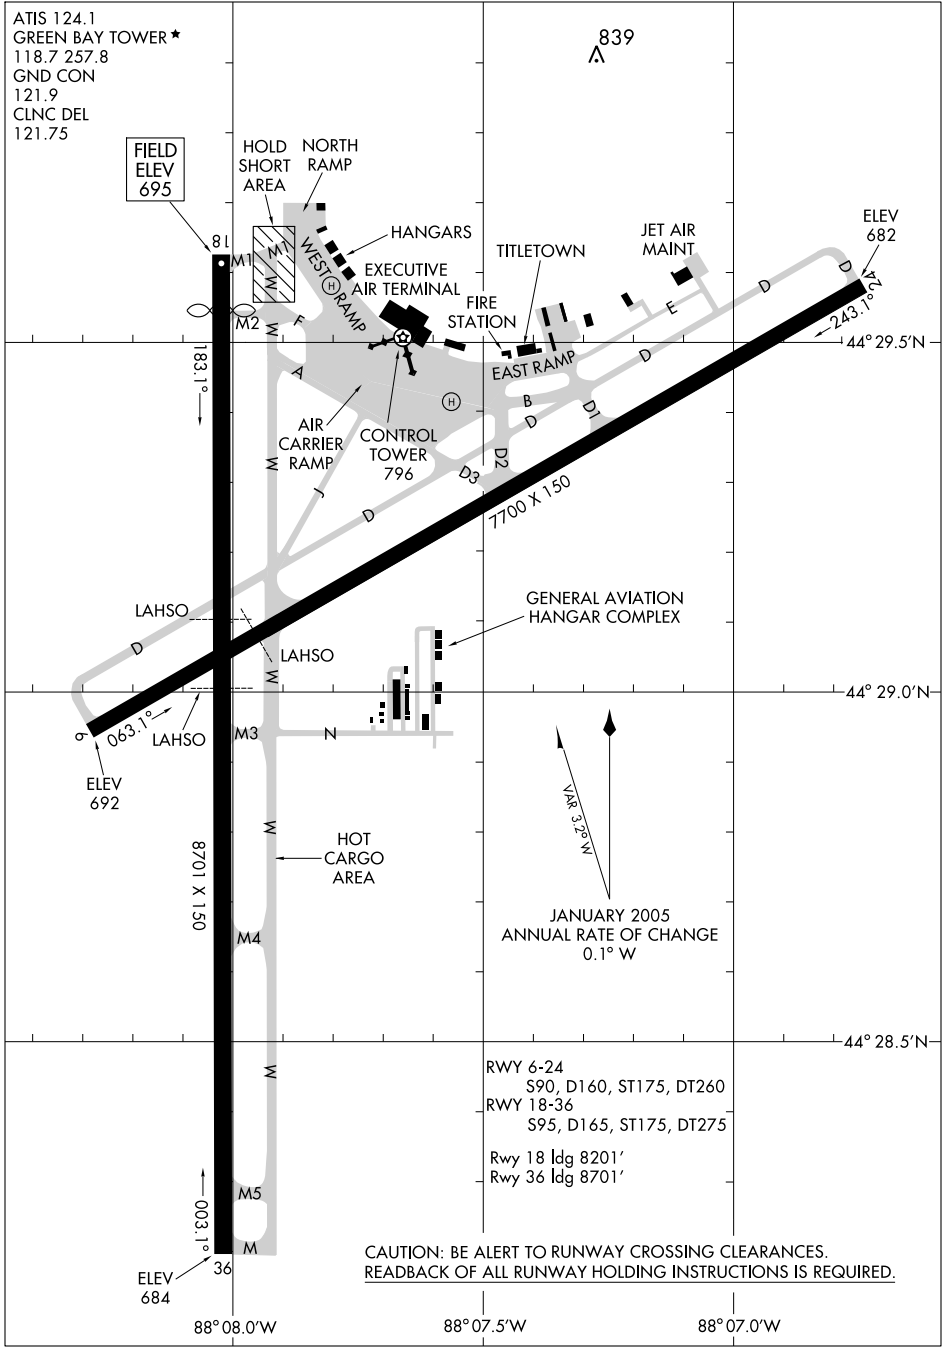

# AIRPORT DIAGRAM

AL-873 (FAA)

GREEN BAY/AUSTIN STRAUBEL INTL (GRB)

GREEN BAY, WISCONSIN

ATIS 124.1  
 GREEN BAY TOWER\*  
 118.7 257.8  
 GND CON  
 121.9  
 CLNC DEL  
 121.75

FIELD ELEV 695

839  
▲

ELEV 682

EC-3, 03 JUL 2008 to 31 JUL 2008

EC-3, 03 JUL 2008 to 31 JUL 2008