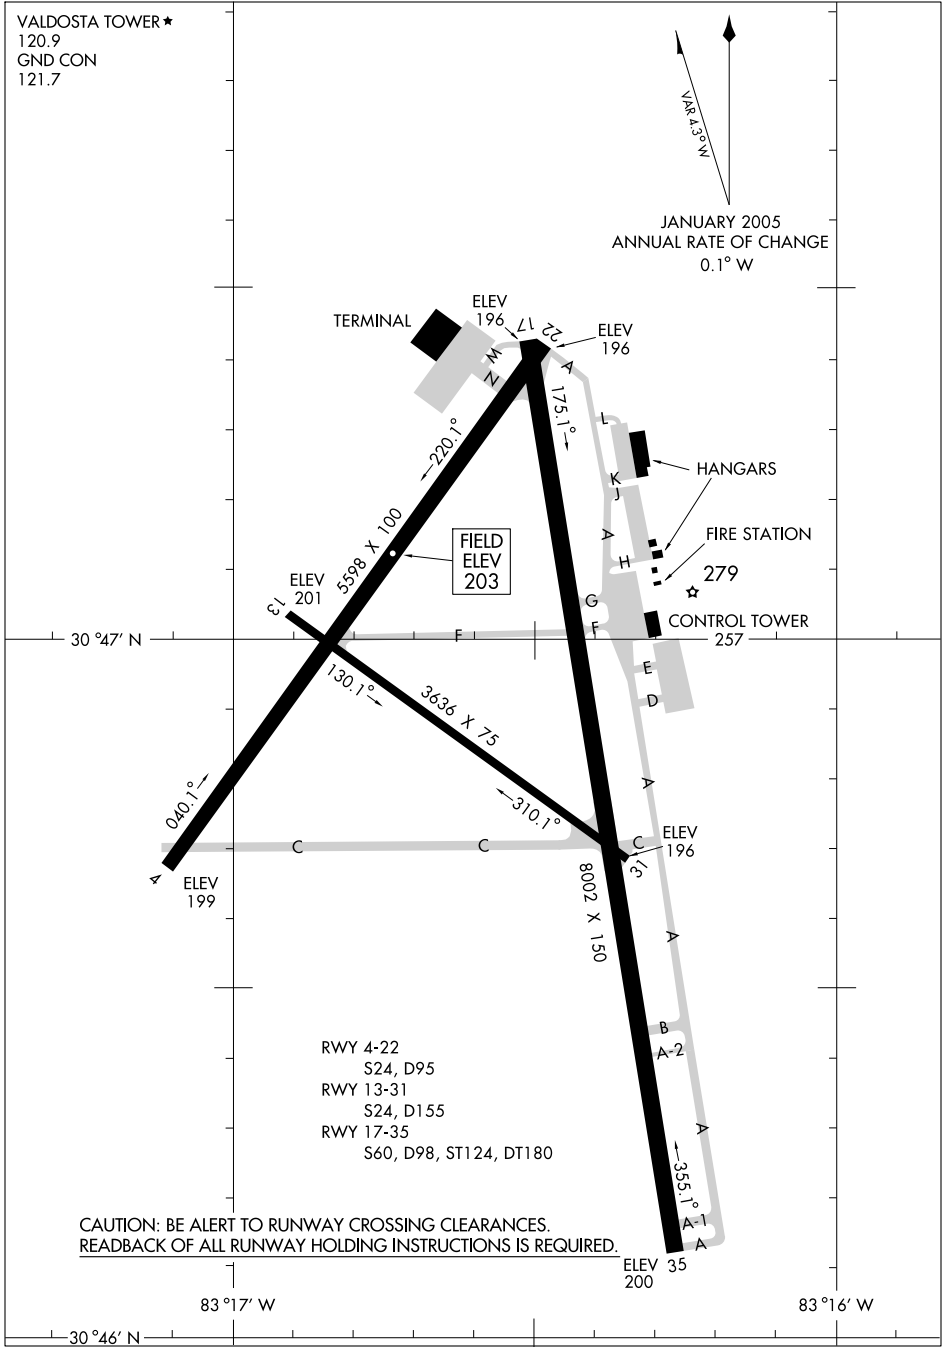

07354

AIRPORT DIAGRAM

AL-892 (FAA)

VALDOSTA RGNL (VLD)
VALDOSTA, GEORGIA

VALDOSTA TOWER ★
120.9
GND CON
121.7

JANUARY 2005
ANNUAL RATE OF CHANGE
0.1° W

SE-4, 03 JUL 2008 to 31 JUL 2008

SE-4, 03 JUL 2008 to 31 JUL 2008

CAUTION: BE ALERT TO RUNWAY CROSSING CLEARANCES.
READBACK OF ALL RUNWAY HOLDING INSTRUCTIONS IS REQUIRED.

AIRPORT DIAGRAM

07354

VALDOSTA, GEORGIA
VALDOSTA RGNL (VLD)