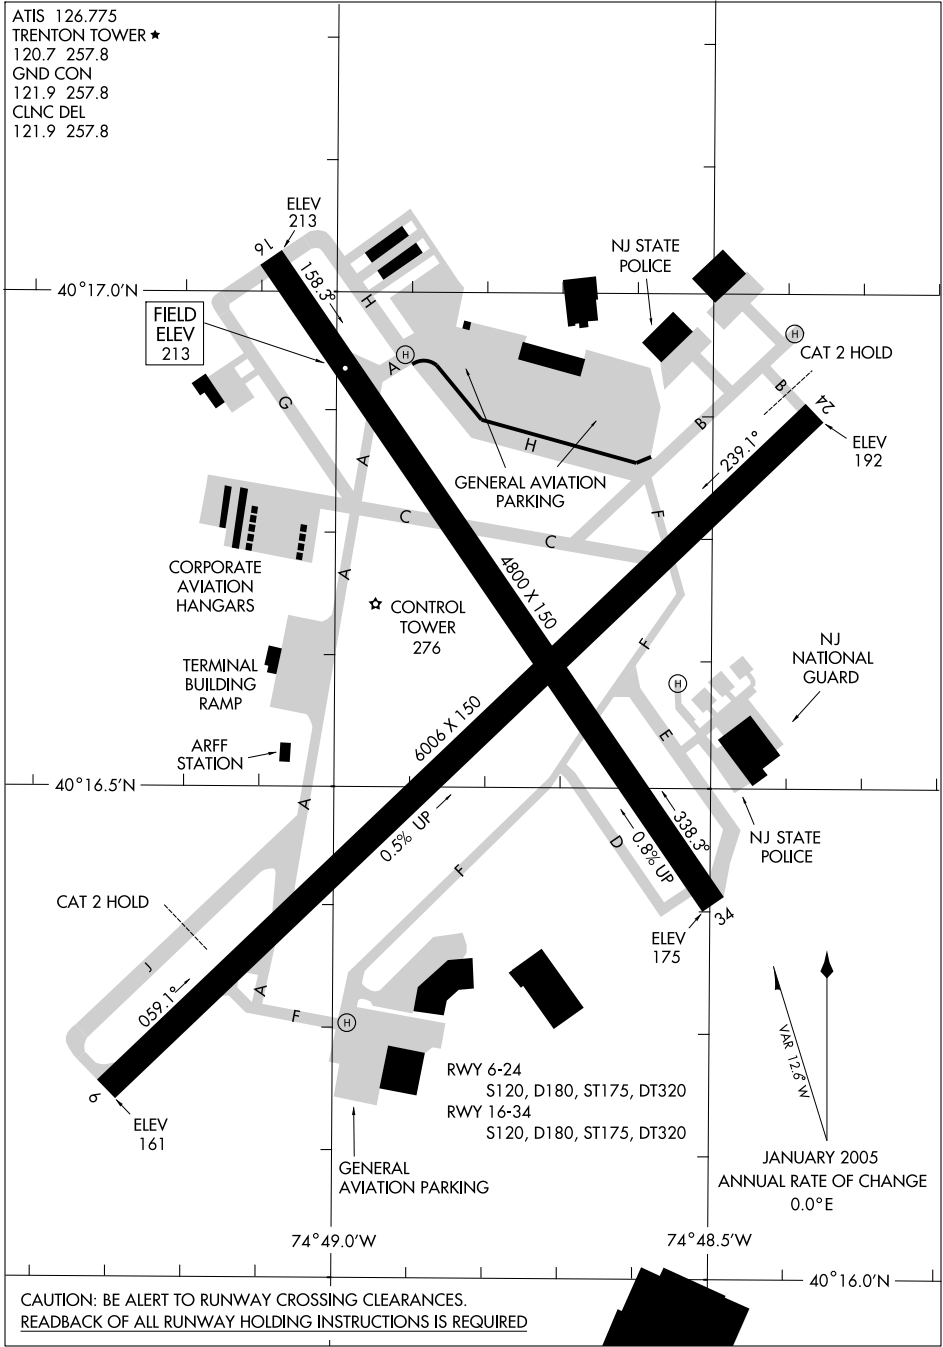

# AIRPORT DIAGRAM

AL-982 (FAA)

TRENTON MERCER (TTN)  
TRENTON, NEW JERSEY

ATIS 126.775  
 TRENTON TOWER ★  
 120.7 257.8  
 GND CON  
 121.9 257.8  
 CLNC DEL  
 121.9 257.8

NE-2, 03 JUL 2008 to 31 JUL 2008

NE-2, 03 JUL 2008 to 31 JUL 2008

CAUTION: BE ALERT TO RUNWAY CROSSING CLEARANCES.  
 READBACK OF ALL RUNWAY HOLDING INSTRUCTIONS IS REQUIRED

# AIRPORT DIAGRAM

TRENTON, NEW JERSEY  
TRENTON MERCER (TTN)