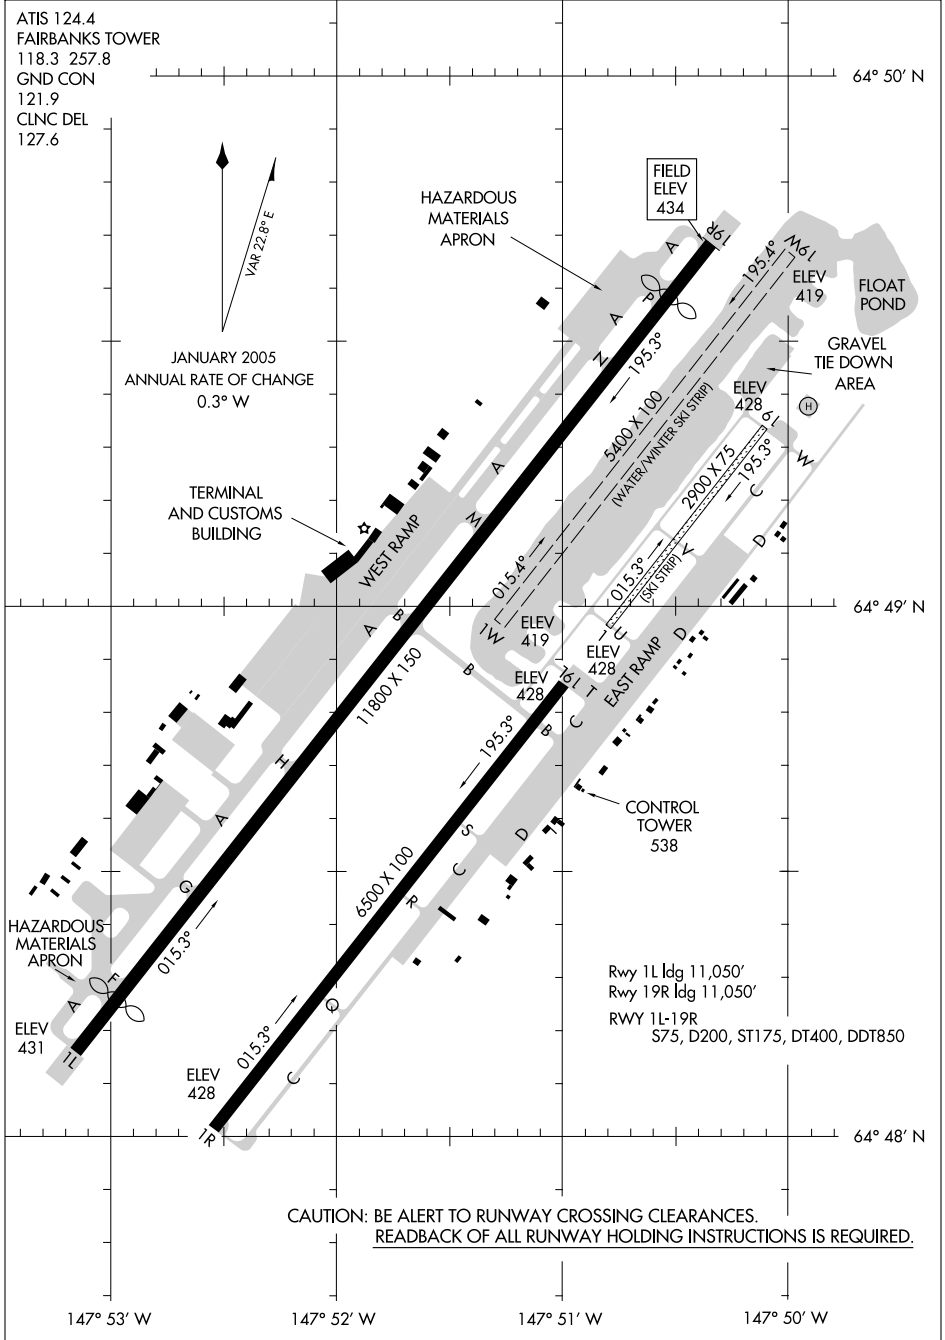

07130

# AIRPORT DIAGRAM

AL-1234 (FAA)

FAIRBANKS INTL (FAI) (PAFA)  
FAIRBANKS, ALASKA

ATIS 124.4  
FAIRBANKS TOWER  
118.3 257.8  
GND CON  
121.9  
CLNC DEL  
127.6

AK, 05 JUN 2008 to 31 JUL 2008

AK, 05 JUN 2008 to 31 JUL 2008

**CAUTION: BE ALERT TO RUNWAY CROSSING CLEARANCES.  
READBACK OF ALL RUNWAY HOLDING INSTRUCTIONS IS REQUIRED.**