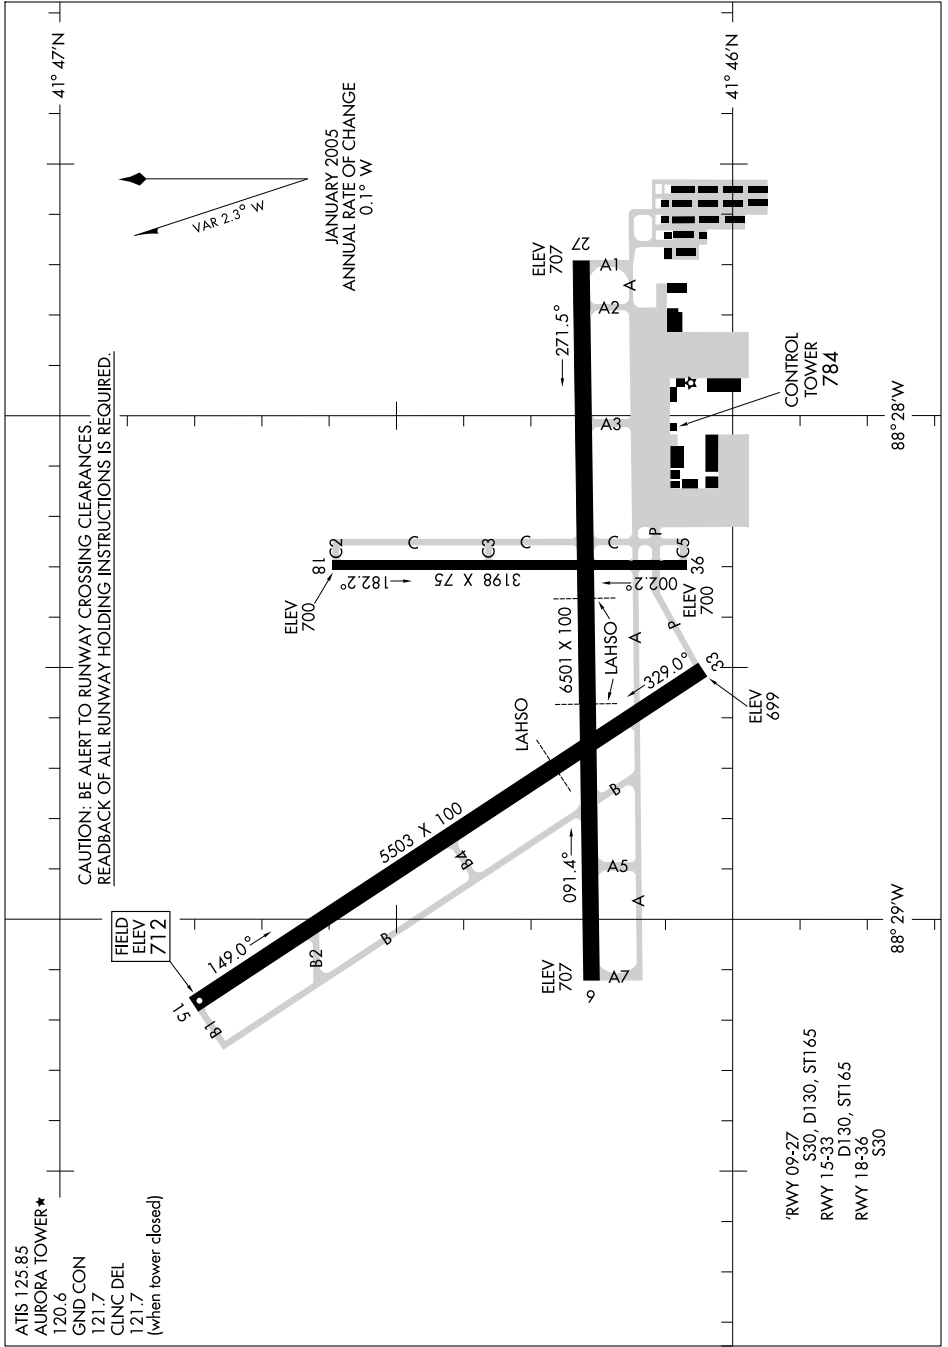

AIRPORT DIAGRAM

AL-5103 (FAA)

CHICAGO/AURORA MUNI (A.R.R.)
CHICAGO/AURORA, ILLINOIS

EC-3, 03 JUL 2008 to 31 JUL 2008

EC-3, 03 JUL 2008 to 31 JUL 2008

CAUTION: BE ALERT TO RUNWAY CROSSING CLEARANCES.
REARBACK OF ALL RUNWAY HOLDING INSTRUCTIONS IS REQUIRED.

VAR 2.3° W
JANUARY 2005
ANNUAL RATE OF CHANGE
0.1° W

AIRPORT DIAGRAM

CHICAGO/AURORA, ILLINOIS
CHICAGO/AURORA MUNI (A.R.R.)