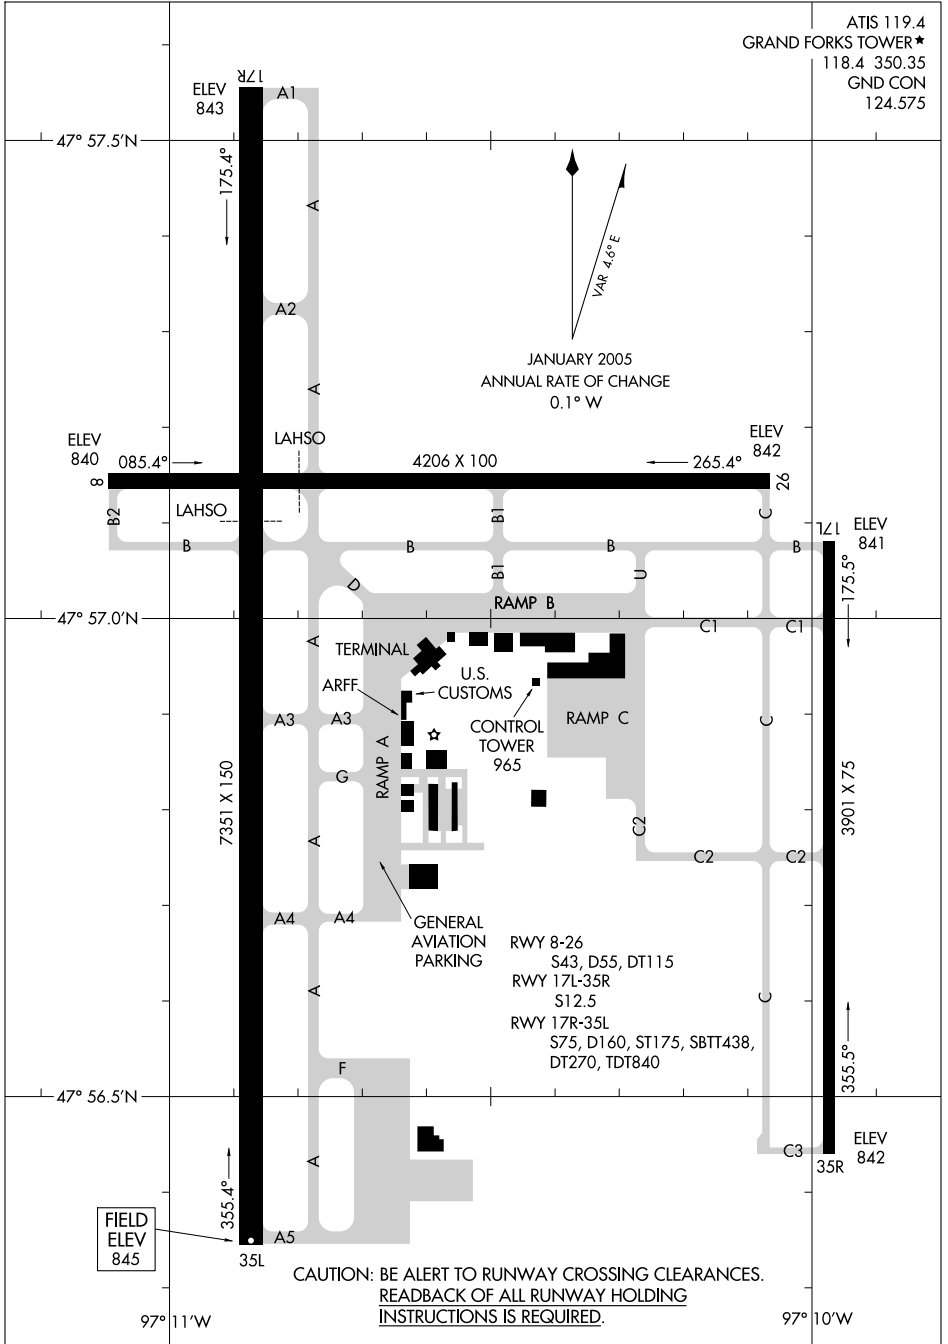

AIRPORT DIAGRAM

AL-5187 (FAA)

GRAND FORKS INTL (GFK)
GRAND FORKS, NORTH DAKOTA

ATIS 119.4
GRAND FORKS TOWER *
118.4 350.35
GND CON
124.575

NC-1, 03 JUL 2008 to 31 JUL 2008

NC-1, 03 JUL 2008 to 31 JUL 2008

CAUTION: BE ALERT TO RUNWAY CROSSING CLEARANCES.
READBACK OF ALL RUNWAY HOLDING INSTRUCTIONS IS REQUIRED.

AIRPORT DIAGRAM

GRAND FORKS, NORTH DAKOTA
GRAND FORKS INTL (GFK)