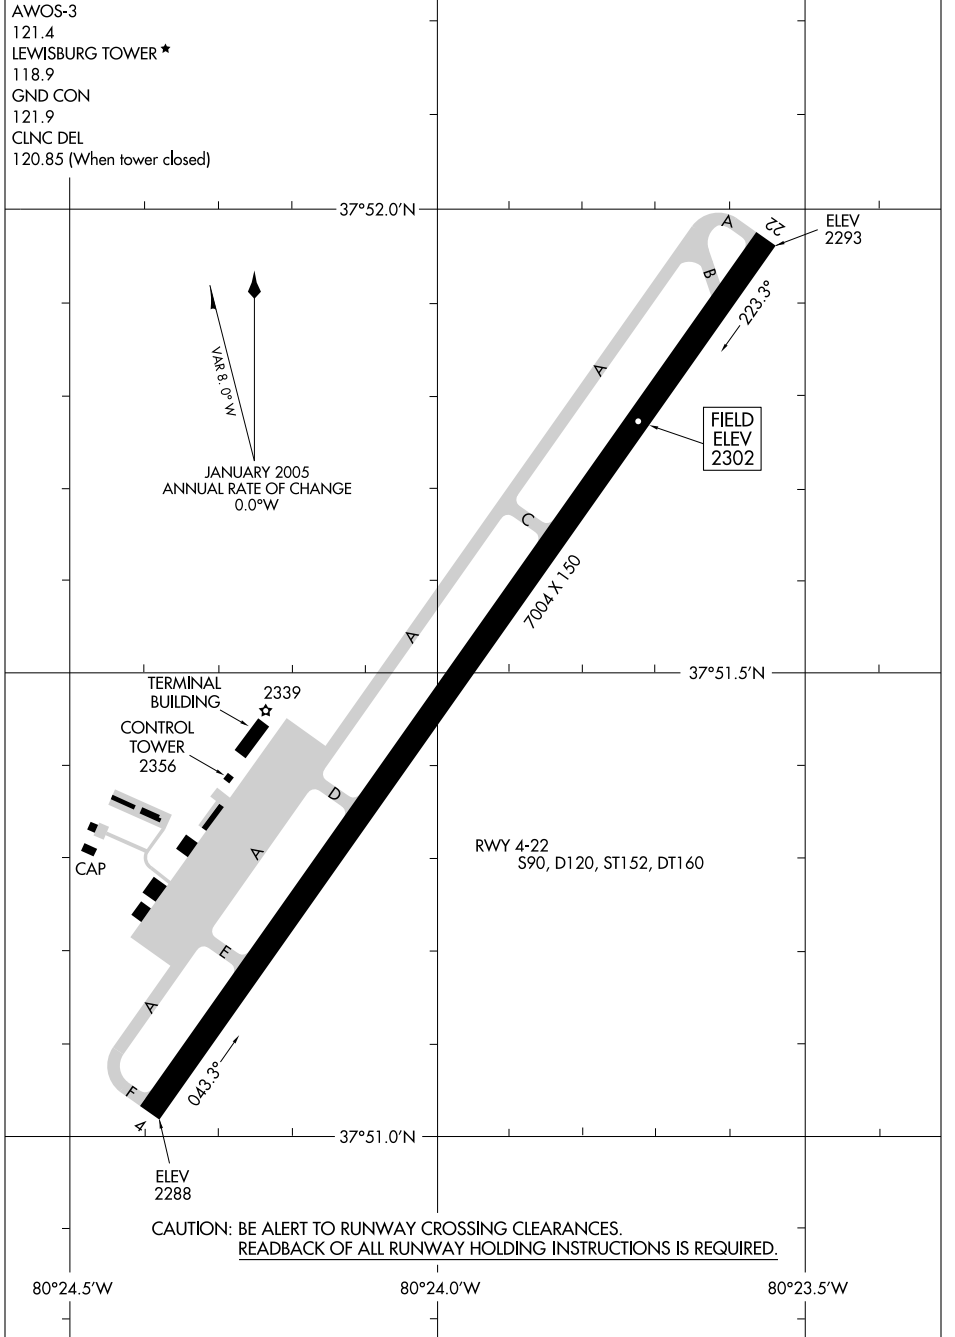

06271

AIRPORT DIAGRAM

LEWISBURG/ GREENBRIER VALLEY (LWB)
LEWISBURG, WEST VIRGINIA

AL-5601 (FAA)

NE-4, 03 JUL 2008 to 31 JUL 2008

NE-4, 03 JUL 2008 to 31 JUL 2008

AIRPORT DIAGRAM

06271

LEWISBURG, WEST VIRGINIA
LEWISBURG/ GREENBRIER VALLEY (LWB)