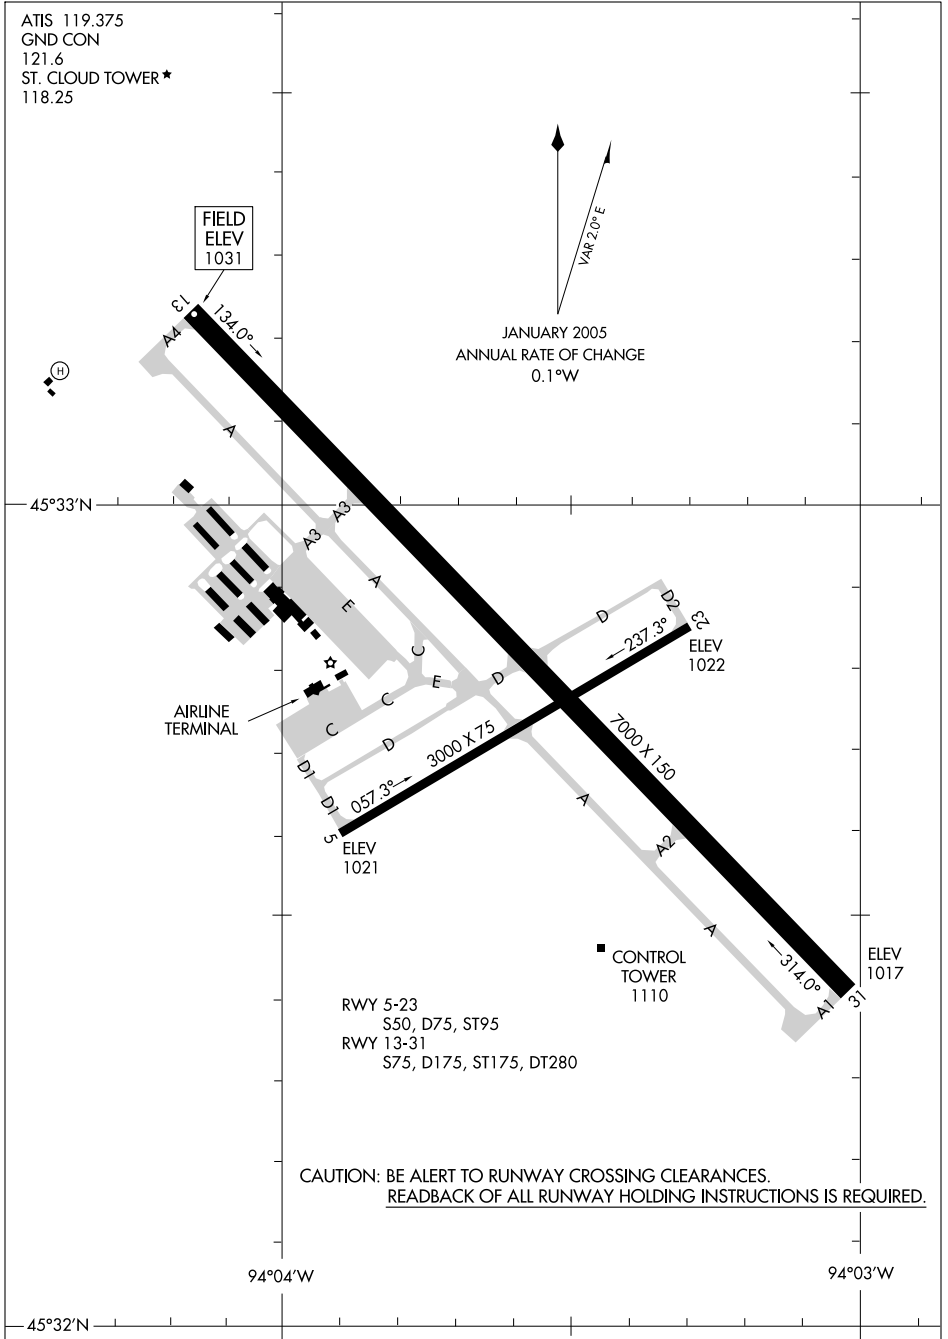

# AIRPORT DIAGRAM

AL-5799 (FAA)

ST. CLOUD RGNL (STC)  
ST. CLOUD, MINNESOTA

ATIS 119.375  
GND CON 121.6  
ST. CLOUD TOWER\* 118.25

NC-1, 03 JUL 2008 to 31 JUL 2008

NC-1, 03 JUL 2008 to 31 JUL 2008

CAUTION: BE ALERT TO RUNWAY CROSSING CLEARANCES.  
READBCK OF ALL RUNWAY HOLDING INSTRUCTIONS IS REQUIRED.

# AIRPORT DIAGRAM

07298

ST. CLOUD, MINNESOTA  
ST. CLOUD RGNL (STC)