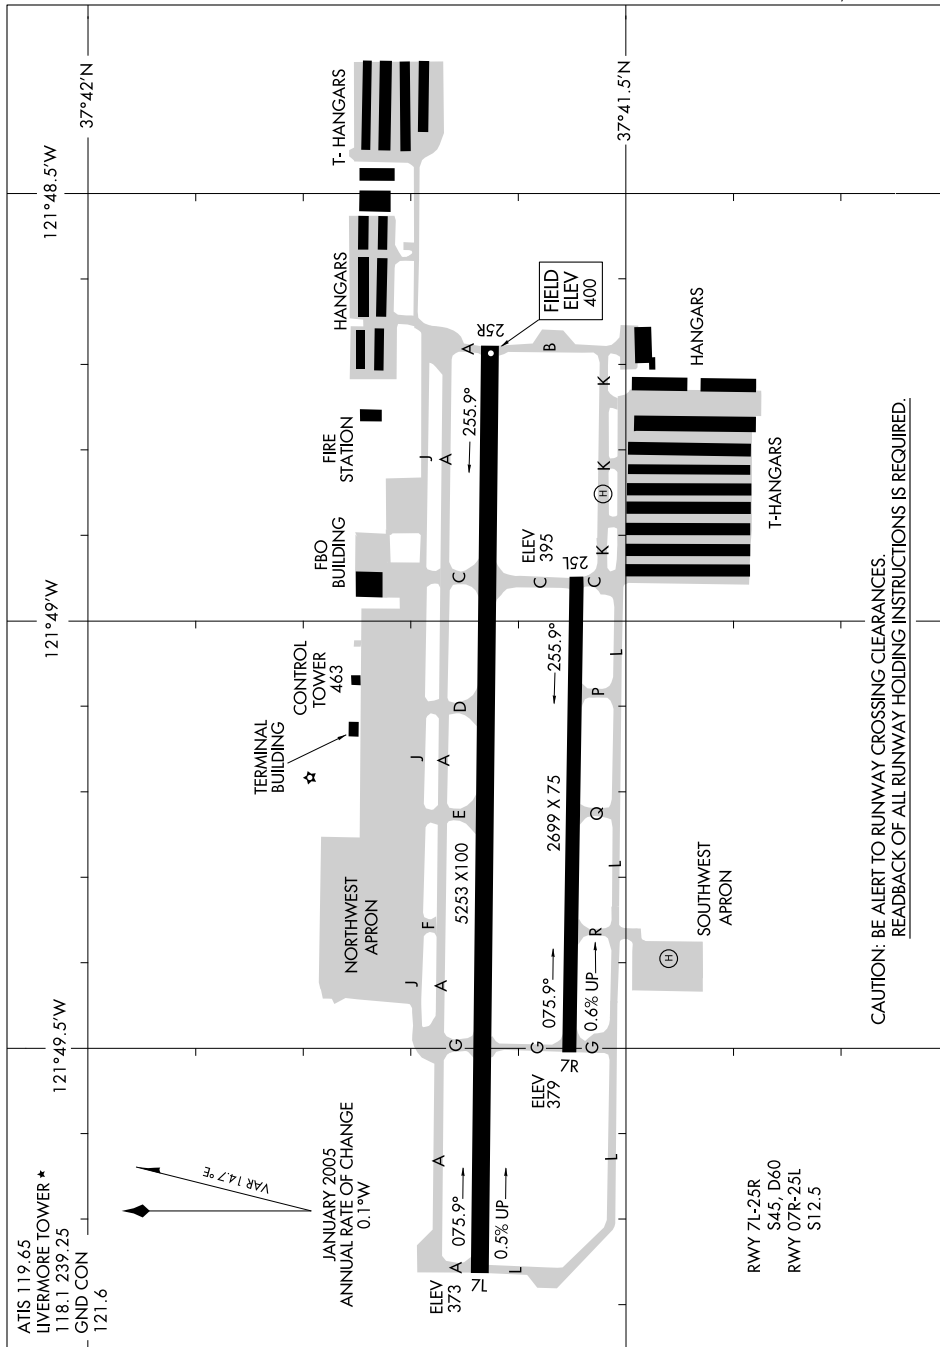

AIRPORT DIAGRAM

AL-6075 (FAA)

LIVERMORE MUNI (LVK)
LIVERMORE, CALIFORNIA

8002 JUL 13 13 01 00 JUL 2008 00 'Z-W-2

CAUTION: BE ALERT TO RUNWAY CROSSING CLEARANCES.
REARBACK OF ALL RUNWAY HOLDING INSTRUCTIONS IS REQUIRED.

AIRPORT DIAGRAM

LIVERMORE, CALIFORNIA
LIVERMORE MUNI (LVK)

SW-2, 03 JUL 2008 to 31 JUL 2008