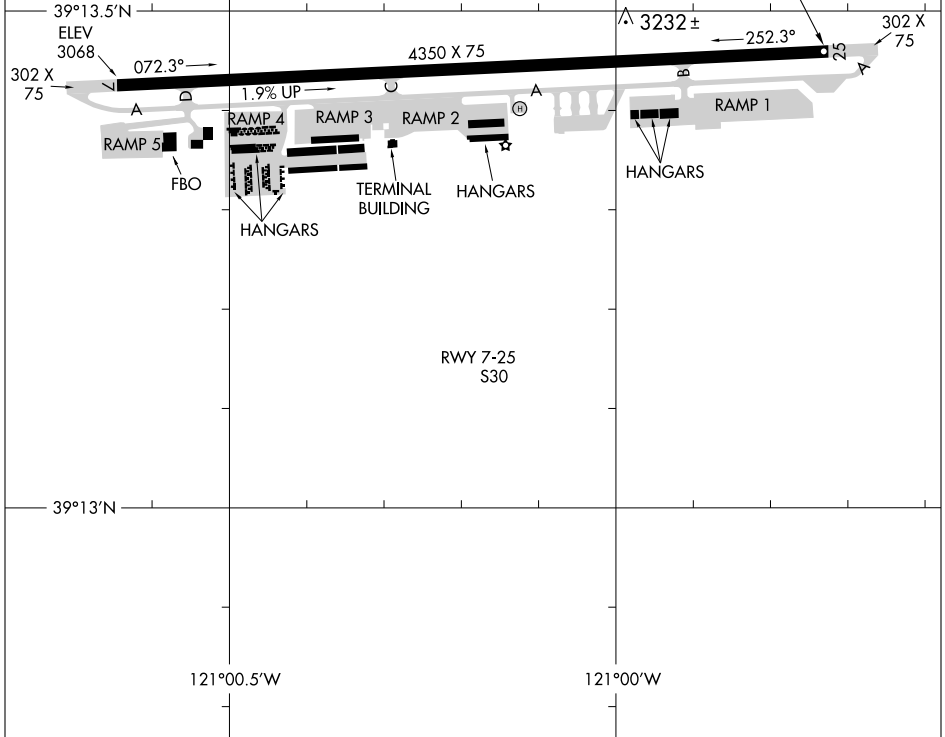

06327

AIRPORT DIAGRAM

GRASS VALLEY/ NEVADA COUNTY AIRPARK (GOO)
GRASS VALLEY, CALIFORNIA

AWOS-3 121.325
UNICOM 122.725 (CTAF)

39°14'N

JANUARY 2005
ANNUAL RATE OF CHANGE
0.1°W

SW-2, 03 JUL 2008 to 31 JUL 2008

SW-2, 03 JUL 2008 to 31 JUL 2008

AIRPORT DIAGRAM

06327

GRASS VALLEY, CALIFORNIA
GRASS VALLEY/ NEVADA COUNTY AIRPARK (GOO)