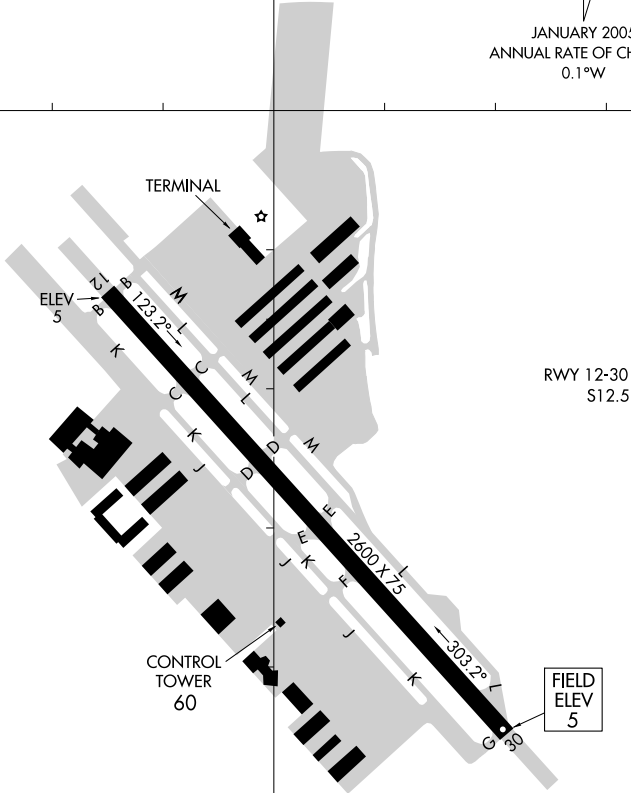

08157

AIRPORT DIAGRAM

AL-9219 (FAA)

SAN CARLOS (SQL)
SAN CARLOS, CALIFORNIA

ATIS
125.9
SAN CARLOS TOWER ★
119.0 (CTAF) 326.2
GND CON
121.6

37°31'N

SW-2, 03 JUL 2008 to 31 JUL 2008

37°30.5'N

CAUTION: BE ALERT TO RUNWAY CROSSING CLEARANCES.
READBACK OF ALL RUNWAY HOLDING INSTRUCTIONS IS REQUIRED.

122°15'W

122°14.5'W

AIRPORT DIAGRAM

08157

SAN CARLOS, CALIFORNIA
SAN CARLOS (SQL)

SW-2, 03 JUL 2008 to 31 JUL 2008